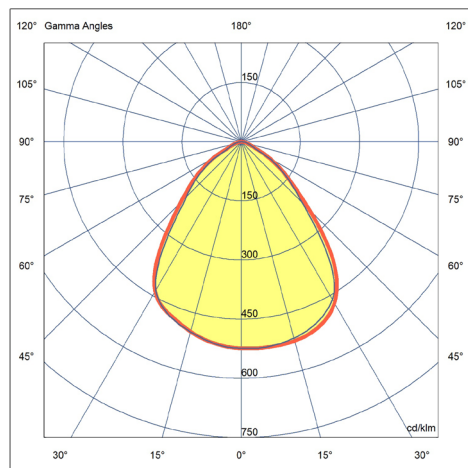

ARIMO SLIM MRX DATA SHEET

600

1200

Luminaire type

Recessed LED luminaire with MRX micro reflector and opal PMMA lateral diffusing optics.

Mounting types

Lay-in luminaire for ceilings with exposed grids. With accessories to be ordered separately for installing in ceilings with concealed grids and cut-out ceiling openings.