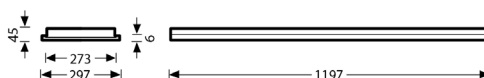

ARIMO SLIM MRX DATA SHEET

600

1200

Luminaire type

Recessed LED luminaire with MRX micro reflector and opal PMMA lateral diffusing optics.

Mounting types

Lay-in luminaire for ceilings with exposed grids. With accessories to be ordered separately for installing in ceilings with concealed grids and cut-out ceiling openings.