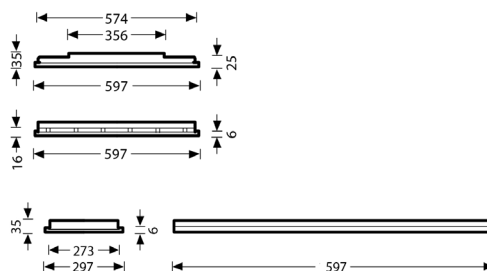

ARIMO SLIM MRX DATA SHEET

600

1200

Luminaire type

Recessed LED luminaire with MRX micro reflector and opal PMMA lateral diffusing optics.

Mounting types

Lay-in luminaire for ceilings with exposed grids. With accessories to be ordered separately for installing in ceilings with concealed grids and cut-out ceiling openings.

Luminaire body

Sheet steel luminaire body, white powder-coated.

Electrical version

With electronic transformer.

Emergency

Self - contained, maintained emergency models are available. Prices on request.

IP Rating	IP20
Safety class	I
Hot wire test	650°C
Impact resistance	IK02
Warranty	10 Years
L80	50,000h
CRI	Ra>80
Ambient Temp	up to +35°C