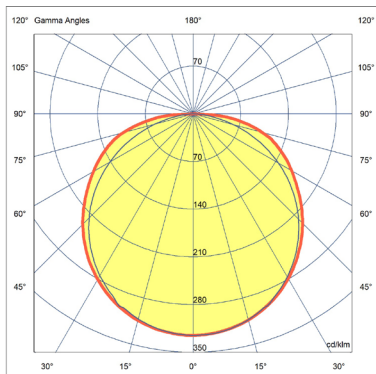

**TYPICAL SPACING LAYOUT**

**Typical office spacing layout based on**

Eh Avg @ 0.7m Workplane = >320 lx  
 U0 = > 0.7  
 LPD = < 4.5 W/m2

Example Room Dimensions: 10m x 10m  
 Maintenance Factor: 0.8  
 Ceiling Height: 2.7m  
 C/W/F Reflectance: 70% / 50% / 20%