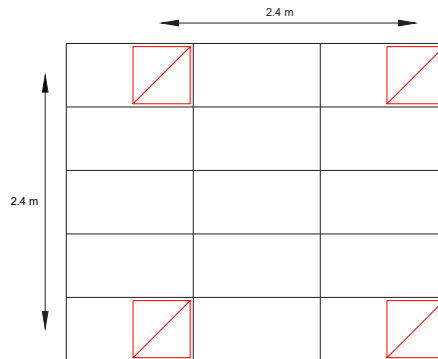

**FEATURES**

- Luminaire suitable for standard recessed T-bar ceiling systems 600 x 600 mm
- Frosted prismatic diffuser (PMMA), for homogenous illumination on diffuser, also provides low glare lighting comfort.
- Custom sizes are also available

**TYPICAL SPACING LAYOUT**

**Typical office spacing layout based on**

Eh Avg @ 0.7m Workplane = >320 lx  
 U0 = > 0.7  
 LPD = < 4.5 W/m2

Example Room Dimensions: 10m x 10m  
 Maintenance Factor: 0.8  
 Ceiling Height: 2.7m  
 C/W/F Reflectance: 70% / 50% / 20%