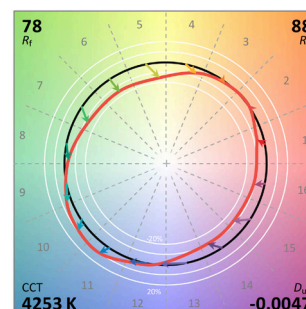

## SPECTRAL POWER DISTRIBUTION

## MELANOPIC RATIO

0.986

## CHROMATICITY COORDINATES

	COLOUR TEMPERATURE 4000 K
$x$	0.3674
$y$	0.3585
$u'$	0.2238
$v'$	0.4913