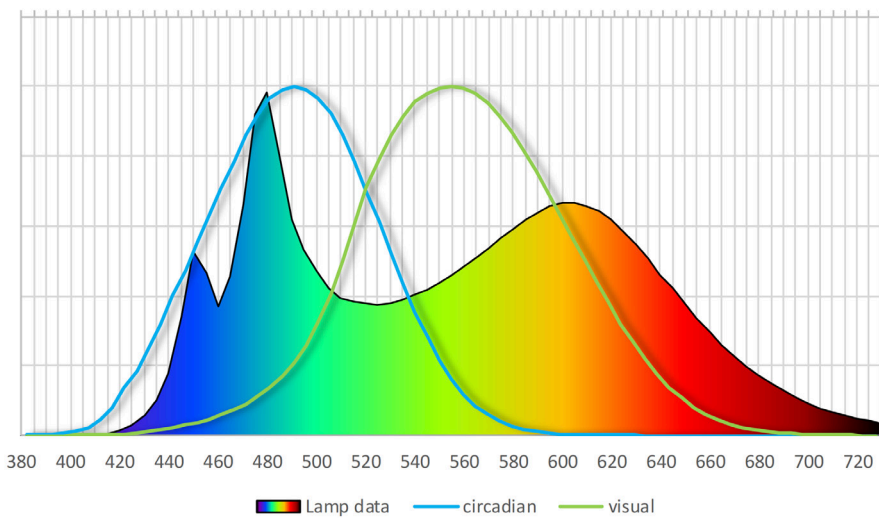

CULTURA DUO CURVED BEYOND™ VISION DATA SHEET

LUMINAIRE SELECTION

CULTURA	-	DUO CURVED-BV	-		-		-		-	
		LENGTH		WIDTH		LUMENS		CCT		DRIVER
		600		600		Refer to Lumen Table		840		ETD - DALI

An example:

CULTURA	-	DUO CURVED-BV	-	600	-	600	-	3120	-	840	-	ETD

LED SYSTEM

Title	Output	Power	Efficacy
Cultura DUO Curved Beyond Vision™ 600	2250lm	20.5W	119.5lm/W
Cultura DUO Curved Beyond Vision™ 600	2770lm	25.3W	109.5lm/W
Cultura DUO Curved Beyond Vision™ 600	3120lm	28.5W	109.5lm/W

NOTE - Custom options available

SPECTRAL POWER DISTRIBUTION

MELANOPIC RATIO

0.986