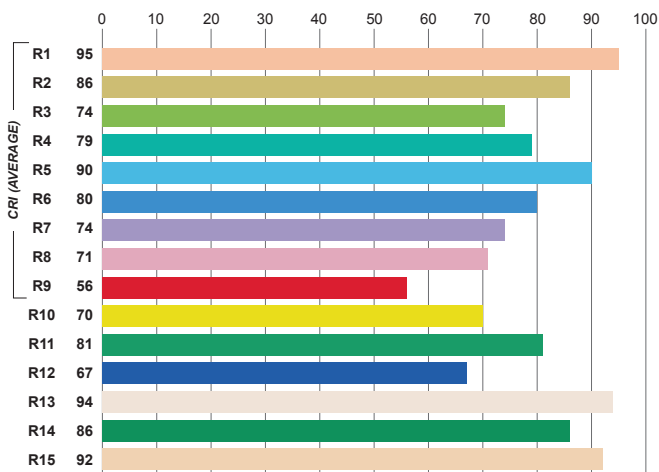

CIE COLOUR RENDER INDEX