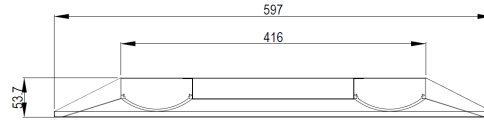

CULTURA DUO CURVED DATA SHEET