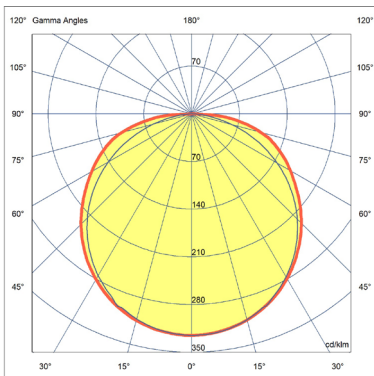

TECHNICAL DATA

APPLICATION	Offices, meeting and board rooms, video conferencing rooms
INSTALLATION	Interior only: IP20
LIGHT SOURCE	LED
COLOUR RENDERING	RI 80+ | COI/CRI90+*
LED SERVICE LIFE	L80 at 50,000 hrs
MOUNTING	Recessed | T-bar
MATERIALS	Sheet steel luminaire body | Frosted prismatic PMMA diffuser
POWER SUPPLY	100,000 hours, SELV
CONTROL	DALI Dimmable | Bluetooth | Sensor versions | Non Dim* | Tuneable
FINISH	White powder-coated, solvent-free
WARRANTY	10 year warranty. Refer to www.lightculture.com.au for more details

* Available on request