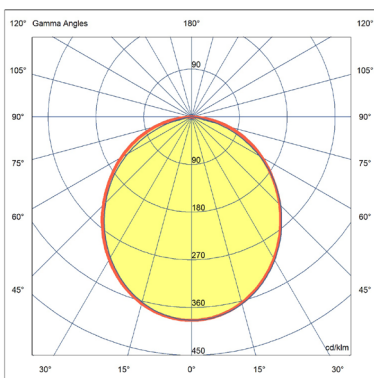

TECHNICAL DATA

APPLICATION	Offices, meeting and board rooms, video conferencing rooms
INSTALLATION	Interior only: IP20
LIGHT SOURCE	LED
COLOUR RENDERING	CRI 80+ | COI/CRI90+*
LED SERVICE LIFE	L80 at 50,000 hrs
MOUNTING	Recessed | T-bar
MATERIALS	Sheet steel luminaire body | Frosted prismatic PMMA diffuser
POWER SUPPLY	100,000 hours, SELV
CONTROL	DALI Dimmable | Bluetooth | Sensor versions | Non-Dim* | Tuneable
FINISH	White powder-coated, solvent-free
WARRANTY	10 year warranty. Refer to www.lightculture.com.au for more details

* Available on request