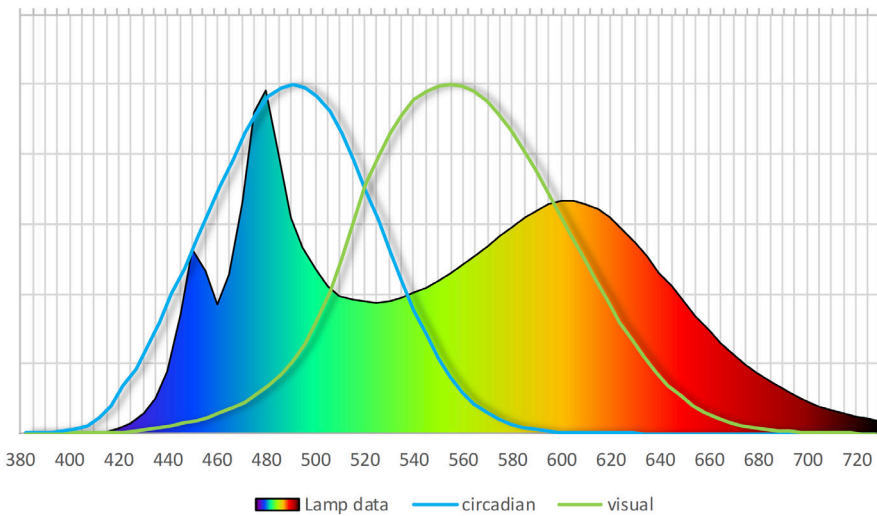

Using Culture Soft Curved BV 1200mm

CULTURA SOFT CURVED BEYOND VISION™ DATA SHEET

LUMINAIRE SELECTION

CULTURA	-	SOFT CURVED-BV	-		-		-		-	
		LENGTH		WIDTH		LUMENS		CCT		DRIVER
		1200		300		Refer to Lumen Table		840		ETD - DALI
		600								

An example:

CULTURA	-	SOFT CURVED-BV	-	1200	-	300	-	3130	-	840	-	ETD
---------	---	----------------	---	------	---	-----	---	------	---	-----	---	-----

LED SYSTEM

NOTE - Custom options available

Title	Output	Power	Efficacy	Title	Output	Power	Efficacy
Cultura Soft Curved Beyond Vision™ 1200	2260lm	20.5W	110lm/W	Cultura Soft Curved Beyond Vision™ 600	1130lm	10.3W	110lm/W
Cultura Soft Curved Beyond Vision™ 1200	2780lm	25.3W	110lm/W	Cultura Soft Curved Beyond Vision™ 600	1390lm	12.7W	110lm/W
Cultura Soft Curved Beyond Vision™ 1200	3130lm	28.5W	110lm/W	Cultura Soft Curved Beyond Vision™ 600	1565lm	14.3W	110lm/W

SPECTRAL POWER DISTRIBUTION

MELANOPIC RATIO

0.986

CIE COLOUR RENDERER INDEX

IES TM30

CHROMATICITY COORDINATES

	COLOUR TEMPERATURE
	4000 K
x	0.3674
y	0.3585
u'	0.2238
v'	0.4913