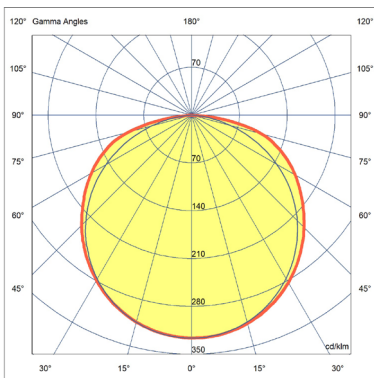

TYPICAL SPACING LAYOUT

Typical office spacing layout based on

Eh Avg @ 0.7m Workplane = >320 lx
U0 = > 0.7
LPD = < 4.5 W/m2

Example Room Dimensions: 10m x 10m
Maintenance Factor: 0.8
Ceiling Height: 2.7m
C/W/F Reflectance: 70% / 50% / 20%

Using Culture Soft Curved BV 1200mm