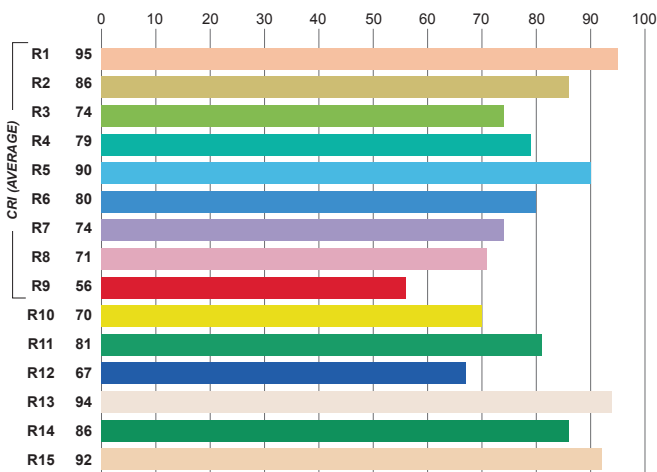

ABOUT BEYOND VISION

BV enabled products contain spectrum specific, high melanopic ratio LEDs (MR 0.986 at 4000K). Spectrum engineered LEDs combined with an optic to deliver high vertical illumination provide high melanopic lux at the eye, maximizing credit points in section L03 of the WELL building guide V2. Colour rendition R9>0.5 also delivers maximum points in section L07. To provide the very best visual atmosphere for health and well-being in a workspace environment.

An example:

CULTURA	-	SOFT CURVED-BV	-	1200	-	300	-	3130	-	840	-	ETD
---------	---	----------------	---	------	---	-----	---	------	---	-----	---	-----

LED SYSTEM

NOTE - Custom options available

Title	Output	Power	Efficacy	Title	Output	Power	Efficacy
Cultura Soft Curved Beyond Vision™ 1200	2260lm	20.5W	110lm/W	Cultura Soft Curved Beyond Vision™ 600	1130lm	10.3W	110lm/W
Cultura Soft Curved Beyond Vision™ 1200	2780lm	25.3W	110lm/W	Cultura Soft Curved Beyond Vision™ 600	1390lm	12.7W	110lm/W
Cultura Soft Curved Beyond Vision™ 1200	3130lm	28.5W	110lm/W	Cultura Soft Curved Beyond Vision™ 600	1565lm	14.3W	110lm/W

SPECTRAL POWER DISTRIBUTION

MELANOPIC RATIO

0.986

CIE COLOUR RENDERER INDEX

IES TM30

CHROMATICITY COORDINATES

	COLOUR TEMPERATURE
	4000 K
x	0.3674
y	0.3585
u'	0.2238
v'	0.4913