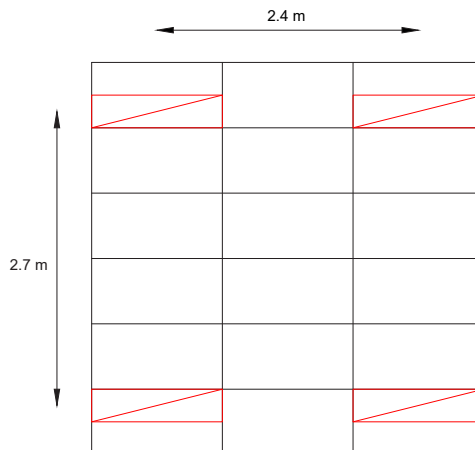

FEATURES

- Luminaire suitable for standard recessed T-bar ceiling systems
- 1200 x 300 mm, 600 x 300 mm
- Frosted prismatic diffuser (PMMA), for homogenous illumination on diffuser, also provides low glare lighting comfort.

* Available on request

TYPICAL SPACING LAYOUT

Typical office spacing layout based on

Eh Avg @ 0.7m Workplane = >320 lx
 U0 = > 0.7
 LPD = < 4.5 W/m2

Example Room Dimensions: 10m x 10m
 Maintenance Factor: 0.8
 Ceiling Height: 2.7m
 C/W/F Reflectance: 70% / 50% / 20%