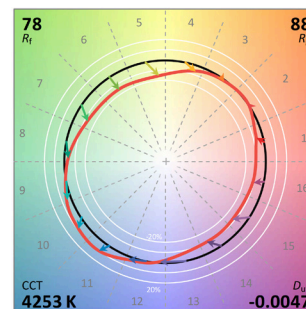

An example:

CULTURA	-	SOFT CURVED-BV	-	1200	-	300	-	3130	-	840	-	ETD
---------	---	----------------	---	------	---	-----	---	------	---	-----	---	-----

LED SYSTEM

NOTE - Custom options available

Title	Output	Power	Efficacy	Title	Output	Power	Efficacy
Cultura Soft Curved Beyond Vision™ 1200	2260lm	20.5W	110lm/W	Cultura Soft Curved Beyond Vision™ 600	1130lm	10.3W	110lm/W
Cultura Soft Curved Beyond Vision™ 1200	2780lm	25.3W	110lm/W	Cultura Soft Curved Beyond Vision™ 600	1390lm	12.7W	110lm/W
Cultura Soft Curved Beyond Vision™ 1200	3130lm	28.5W	110lm/W	Cultura Soft Curved Beyond Vision™ 600	1565lm	14.3W	110lm/W

SPECTRAL POWER DISTRIBUTION

MELANOPIC RATIO

0.986

CIE COLOUR RENDERER INDEX

IES TM30

CHROMATICITY COORDINATES

	COLOUR TEMPERATURE
	4000 K
x	0.3674
y	0.3585
u'	0.2238
v'	0.4913