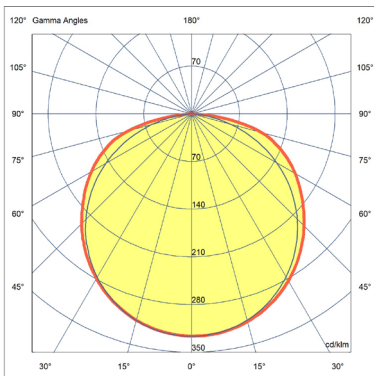

TECHNICAL DATA

APPLICATION	Offices, meeting and board rooms, video conferencing rooms
IP RATING	IP20
LIGHT SOURCE	LED
COLOUR RENDERING	CRI 80+ | COI/CRI90+*
LED SERVICE LIFE	L80 at 50,000 hrs
MOUNTING	Recessed | T-bar
MATERIALS	Sheet steel luminaire body | Frosted prismatic PMMA diffuser
POWER SUPPLY	100,000 hours, SELV
CONTROL	DALI Dimmable | Bluetooth | Sensor versions | Non-Dim* | Tuneable
FINISH	White powder-coated, solvent-free
WARRANTY	10 year warranty. Refer to www.lightculture.com.au for more details

* Available on request