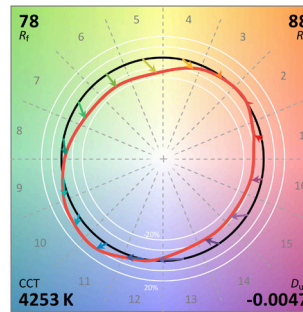

BV enabled products contain spectrum specific, high melanopic ratio LEDs (MR 0.986 at 4000K). Spectrum engineered LEDs combined with an optic to deliver high vertical illumination provide high melanopic lux at the eye, maximizing credit points in section L03 of the WELL building guide V2. Colour rendition R9>0.5 also delivers maximum points in section L07. To provide the very best visual atmosphere for health and well-being in a workspace environment.

An example:

CULTURA	-	PLUS-BV	-	1200	-	300	-	2820	-	840	-	ETD
---------	---	---------	---	------	---	-----	---	------	---	-----	---	-----

LED SYSTEM

NOTE - Custom options available

Title	Wattage	Lumens	Efficiency
Cultura Soft Flat 1200 Beyond Vision	1825lm	15.9W	114.8lm/W
	2010lm	17.4W	115.5lm/W
	2195lm	19.1W	114.9lm/W
	2380lm	20.6W	115.5lm/W
	2565lm	22.2W	115.5lm/W
	2750lm	23.8W	115.5lm/W
	3120lm	27W	115.6lm/W
3672lm	31.7W	115.8lm/W	

Title	Wattage	Lumens	Efficiency
Cultura Soft Flat 1200 Beyond Vision	913lm	8W	114.8lm/W
	1005lm	8.7W	115.5lm/W
	1098lm	9.6W	114.9lm/W
	1190lm	10.3W	115.5lm/W
	1283lm	11.1W	115.5lm/W
	1375lm	11.9W	115.5lm/W
	1560lm	13.5W	115.6lm/W
1836lm	15.9W	115.8lm/W	

SPECTRAL POWER DISTRIBUTION

IES TM30

MELANOPIC RATIO

0.986

CHROMATICITY COORDINATES

	COLOUR TEMPERATURE 4000 K
x	0.3674
y	0.3585
u'	0.2238
v'	0.4913

CIE COLOUR RENDER INDEX