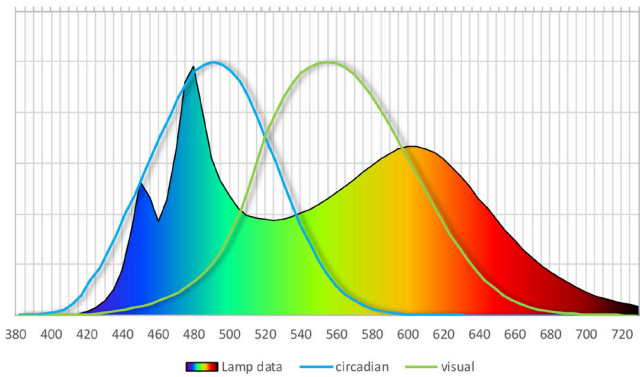

BV enabled products contain spectrum specific, high melanopic ratio LEDs (MR 0.986 at 4000K). Spectrum engineered LEDs combined with an optic to deliver high vertical illumination provide high melanopic lux at the eye, maximizing credit points in section L03 of the WELL building guide V2. Colour rendition R9>0.5 also delivers maximum points in section L07. To provide the very best visual atmosphere for health and well-being in a workspace environment.

An example:

CULTURA	-	PLUS-BV	-	1200	-	300	-	2820	-	840	-	ETD
---------	---	---------	---	------	---	-----	---	------	---	-----	---	-----

LED SYSTEM

NOTE - Custom options available

Title	Wattage	Lumens	Efficiency
Cultura Soft Flat 1200 Beyond Vision	1825lm	15.9W	114.8lm/W
	2010lm	17.4W	115.5lm/W
	2195lm	19.1W	114.9lm/W
	2380lm	20.6W	115.5lm/W
	2565lm	22.2W	115.5lm/W
	2750lm	23.8W	115.5lm/W
	3120lm	27W	115.6lm/W
3672lm	31.7W	115.8lm/W	

Title	Wattage	Lumens	Efficiency
Cultura Soft Flat 1200 Beyond Vision	913lm	8W	114.8lm/W
	1005lm	8.7W	115.5lm/W
	1098lm	9.6W	114.9lm/W
	1190lm	10.3W	115.5lm/W
	1283lm	11.1W	115.5lm/W
	1375lm	11.9W	115.5lm/W
	1560lm	13.5W	115.6lm/W
1836lm	15.9W	115.8lm/W	

SPECTRAL POWER DISTRIBUTION

IES TM30

MELANOPIC RATIO

0.986

CHROMATICITY COORDINATES

	COLOUR TEMPERATURE 4000 K
x	0.3674
y	0.3585
u'	0.2238
v'	0.4913

CIE COLOUR RENDER INDEX