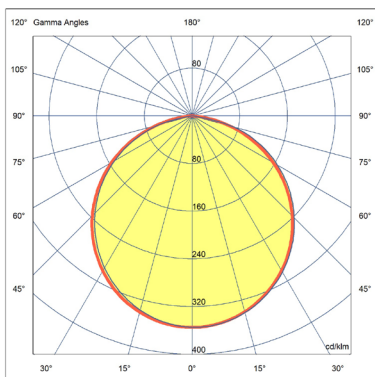

TECHNICAL DATA

APPLICATION	Offices, meeting and board rooms and workspaces
INSTALLATION	Interior only: IP20
LIGHT SOURCE	LED
CRI	Ra > 80, R9 > 50
MELANOPIC RATIO	0.986
LED SERVICE LIFE	L80 at 50,000 hrs
MOUNTING	Recessed | T-bar
MATERIALS	Sheet steel luminaire body | Frosted prismatic PMMA diffuser
POWER SUPPLY	100,000 hours, SELV
CONTROL	DALI Dimmable
FINISH	White powder-coated, solvent-free
WARRANTY	10 year warranty. Refer to www.lightculture.com.au for more details