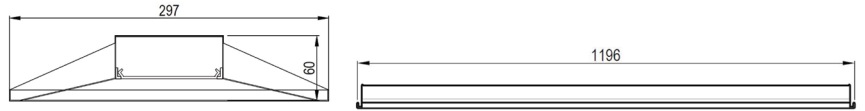

CULTURA SOFT FLAT BEYOND VISION™ DATA SHEET