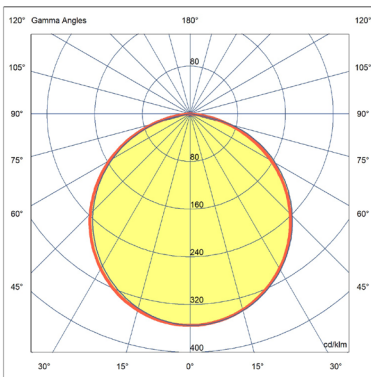

TECHNICAL DATA

APPLICATION	Offices, meeting and board rooms, video conferencing rooms
INSTALLATION	Interior only: IP20
LIGHT SOURCE	LED
COLOUR RENDERING	CRI 80+ | CRI90+
COLOUR TEMPERATURE	3000K | 4000K
EFFICIENCY	Upto 144lm/W
LED SERVICE LIFE	L80 at 50,000 hrs
MOUNTING	Recessed | T-bar
MATERIALS	Sheet steel luminaire body | Frosted prismatic PMMA diffuser
POWER SUPPLY	100,000 hours, SELV
DIMMABLE	DALI Dimmable | Bluetooth | sensor versions | Tuneable* | Non-Dim*
FINISH	White powder-coated, solvent-free
WARRANTY	10 year warranty. Refer to www.lightculture.com.au for more details

* Available on request