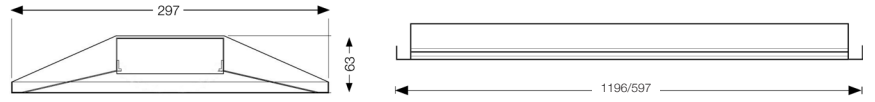

CULTURA SOFT FLAT DATA SHEET

DESCRIPTION

Cultura Soft Flat is the all rounder. It's efficient, low glare, adaptable to a range of different spacings, and has a great aesthetic.

FEATURES

- Luminaire suitable for standard recessed T-bar ceiling systems
- 1200 x 300 mm, 600 x 300 mm
- Frosted prismatic diffuser (PMMA), for homogenous illumination on diffuser, also provides low glare lighting comfort.

* Available on request

CULTURA SOFT FLAT DATA SHEET

LUMINAIRE SELECTION

CULTURA	-	SOFT FLAT	-		-	300	-		-		-	
				LENGTH		WIDTH		LUMENS		CCT		DRIVER
				1200		300		Refer to Lumen Table		830		ET - Switchable*
				600					840		ETD - DALI	
										930		BTD - Bluetooth dim
										940		
										927-965		BTTW - Bluetooth tuneable*
										927-965		DTW - DALI tuneable white*