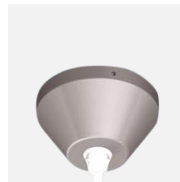

## DESCRIPTION

The Downhill Dan 22 extrusion is our most powerful downlighting system. Utilizing two LED strips mounted side-by-side, this profile is ideal for applications where maximum light output is key. A versatile system suitable for various mounting options, Downhill Dan 22 can be surface mounted, recessed and suspended. Both wire and rod suspension options are available for the Downhill Dan 22 extrusion and the recessing systems for plasterboard ceilings and walls create a beautiful trimless finish.

## ACCESSORIES

JN-ST-23  
Straight joiner

JN-90-23  
90 degree joiner

CB-60-R-S |  
CB-60-R-W  
Cable base 60,  
recessed

CB-80-SM-S |  
CB-80-SM-W  
Cable base 80,  
surface-mounted

SWK22-1-2M |  
SWK22-1-4M  
Wire suspension