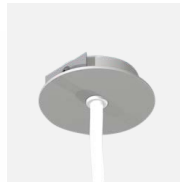

CB-60-R-S |
CB-60-R-W
Cable base 60,
recessed