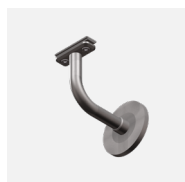

DESCRIPTION

Richie Rail 18 is a unique illuminated handrail system for use with handrail to be supplied by others.. Hollow wall brackets conceal the power supply to the LED strip, and the low voltage input makes the handrail safe to touch. The innovative sliding wall brackets allow minimal power feeds to the LED strip for simple installation Richie Rail 18 is suitable for use on residential and commercial stairs and thoroughfares including accessible routes and urban spaces.

FEATURES

- Lighting and mounting system to be used with your choice of handrai
- Made locally and factory assembled
- Unique illuminated handrail system
- Wall mounting bracket design for easy installation
- Polycarbonate diffuser - UV resistant
- Max. 20 W per metre

TECHNICAL DATA

APPLICATIONS	Residential or commercial stairs, public stairs, accessible routes
INSTALLATION	Interior
MOUNTING	Wall mounted
MATERIALS	316 stainless steel wall bracket Extruded aluminium Polycarbonate diffuser
LIGHT SOURCE	LED ribbon strip
POWER SUPPLY	24V DC - remote driver options ranging from 6 W up to 320 W
DIMMABLE	DALI, 1-10V, Phase Cut and Bluetooth drivers available
WARRANTY	7 year product warranty 13 months labour warranty. Refer to www.lightculture.com.au for more details
FINISH	Satin 316 stainless steel wall bracket Designed to be used with various timber profile and timber types

ACCESSORIES

WBRR18-SS
Wall bracket

EX-RR18-MSA
Extrusion

PTBRR18-SS
Post top bracket

WBRR18-SS
Glass mount bracket

FF-RR20-SS
Surface mount flange
for JN-TUBE-20-SS, post
mount

FF-CC-20-SS (satin finish)
FF-CC-20-SS-POL (pol-
ished finish)
Surface mount flange
cover cap for FF-RR20-SS