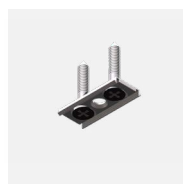

LED STRIP

PRO Series IP20 & IP65

6 W/m			12 W/m			18 W/m			30 W/m - IP20 only		
2700 K	3000 K	4000 K	2700 K	3000 K	4000 K	2700 K	3000 K	4000 K	2700 K	3000 K	4000 K
488 lm	488 lm	525 lm	1013 lm	1013 lm	1088 lm	1500 lm	1594 lm	1613 lm	-	-	-

RGBW IP20 & IP65

22 W/m			
RED	GREEN	BLUE	3000K
98 lm	259 lm	64 lm	377 lm

The above outputs are quoting luminaire output lumens per metre
30 W/m strip only available in IP20.
IP65 strips are +/- 200 K in colour temperature variance due to the silicone coating.
Electrical and optical data variance +/- 10%

ACCESSORIES

JMC-12
Joinery mounting clip