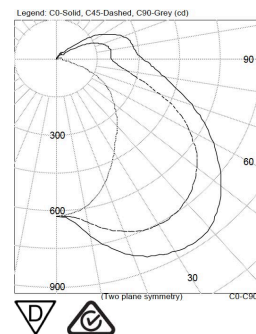

OLEVEON PLUS

Single

Twin

| | |
|----------------------|-----------|
| Colour | Grey |
| Degree of protection | IP66 |
| Safety class | I |
| Hot wire test | 650°C |
| Impact resistance | 6J / IK08 |

Luminaire Type