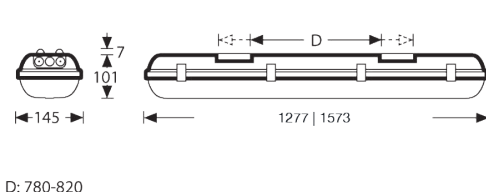

OLEVEON PLUS

Single

Twin

| | |
|----------------------|-----------|
| Colour | Grey |
| Degree of protection | IP66 |
| Safety class | I |
| Hot wire test | 650°C |
| Impact resistance | 6J / IK08 |

Luminaire Type