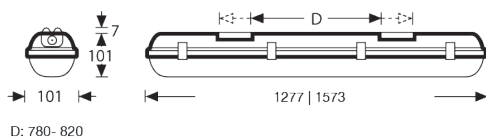

OLEVEON PLUS

Single

Twin

| | |
|----------------------|-----------|
| Colour | Grey |
| Degree of protection | IP66 |
| Safety class | I |
| Hot wire test | 650°C |
| Impact resistance | 6J / IK08 |

Luminaire Type

LED ceiling and wall luminaire for standard damp room application.

Mounting Types

Ceiling fixing either directly or with included rapid-mounting clip. Suspended mounting via included stainless steel bracket.