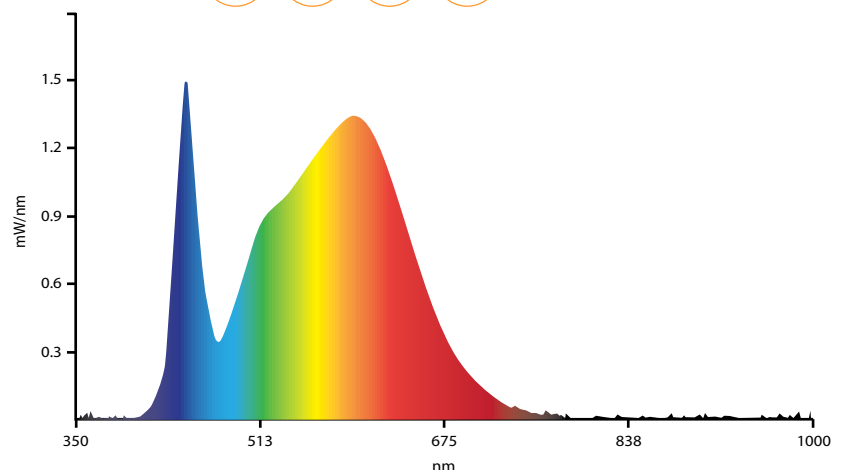

ELECTRICAL CHARACTERISTICS

SDCM	≤ 3-step MacAdam
PF	>0.95
THD	<10%
P_ST_LM	≤ 1
SVM	≤ 0.4