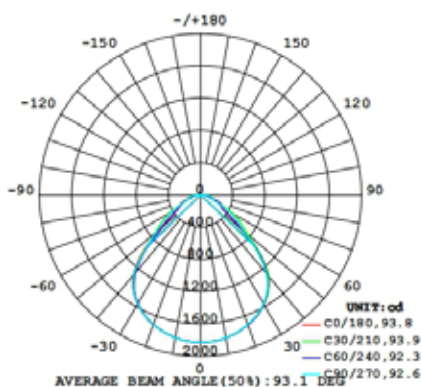

ELECTRICAL CHARACTERISTICS

SDCM	≤ 3-step MacAdam
PF	>0.95
THD	<10%
P_ST_LM	≤ 1
SVM	≤ 0.4