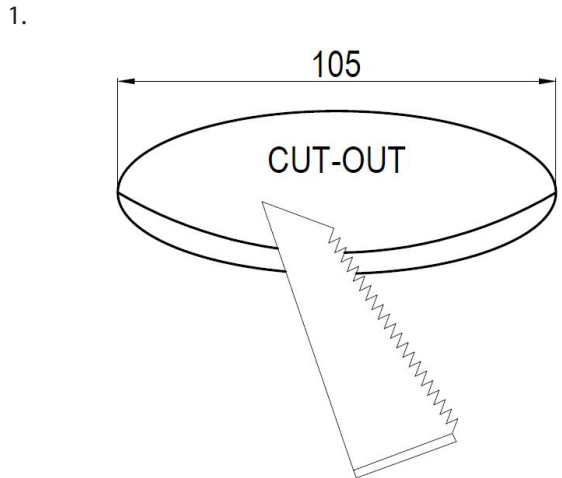

INSTALLATION INSTRUCTIONS

SAFETY NOTES

- INSTALLATION BY SUITABLE TRAINED AND QUALIFIED PERSONAL ONLY.
- NEVER WORK WHEN VOLTAGE IS PRESENT ON THE FIXTURE
- IN THE CASE OF MALFUNCTIONS WITH THE FIXTURE PLEASE CONTACT LIGHT CULTURE
- LED MODULE RISK GROUP ONE
- WARNING - RISK OF ELECTRIC SHOCK
- THE MAXIMUM PERMISSABLE AMBIENT TEMPERATURE T_a OF THE LUMINARE MAY NOT BE EXCEEDED. EXCEEDING THIS TEMPERATURE REDUCES THE SERVICE LIFE AND, IN EXTREME CASES, EARLY FAILURE CAN OCCUR.