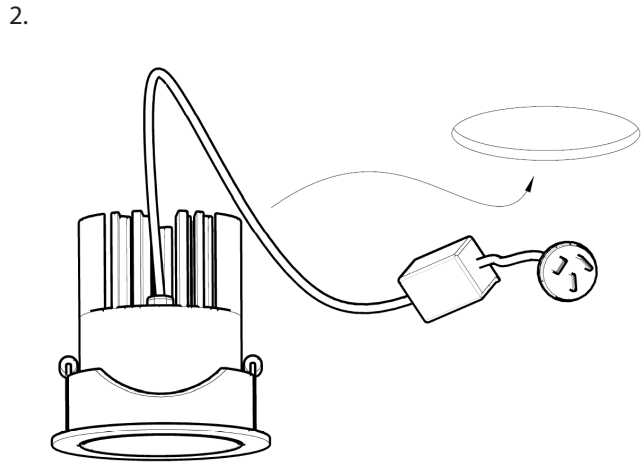

INSTALLATION INSTRUCTIONS

SAFETY NOTES

- INSTALLATION BY SUITABLE TRAINED AND QUALIFIED PERSONAL ONLY.
- NEVER WORK WHEN VOLTAGE IS PRESENT ON THE FIXTURE
- IN THE CASE OF MALFUNCTIONS WITH THE FIXTURE PLEASE CONTACT LIGHT CULTURE
- LED MODULE RISK GROUP ONE
- WARNING - RISK OF ELECTRIC SHOCK
- THE MAXIMUM PERMISSABLE AMBIENT TEMPERATURE T_a OF THE LUMINARE MAY NOT BE EXCEEDED. EXCEEDING THIS TEMPERATURE REDUCES THE SERVICE LIFE AND, IN EXTREME CASES, EARLY FAILURE CAN OCCUR.