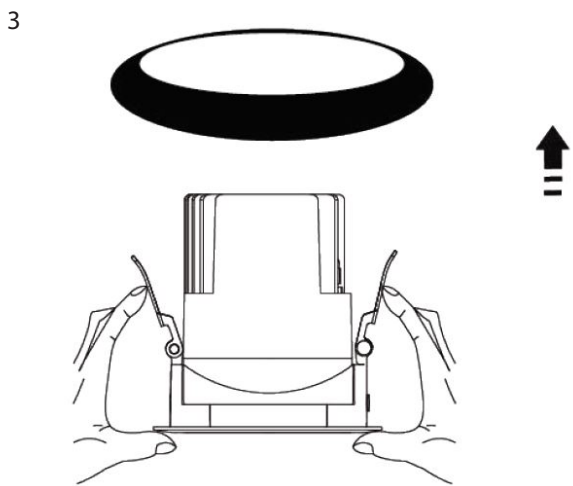

INSTALLATION INSTRUCTIONS

SAFETY NOTES

- INSTALLATION BY SUITABLE TRAINED AND QUALIFIED PERSONAL ONLY.
- NEVER WORK WHEN VOLTAGE IS PRESENT ON THE FIXTURE
- IN THE CASE OF MALFUNCTIONS WITH THE FIXTURE PLEASE CONTACT LIGHT CULTURE
- LED MODULE RISK GROUP ONE
- WARNING - RISK OF ELECTRIC SHOCK
- THE MAXIMUM PERMISSABLE AMBIENT TEMPERATURE T_a OF THE LUMINARE MAY NOT BE EXCEEDED. EXCEEDING THIS TEMPERATURE REDUCES THE SERVICE LIFE AND, IN EXTREME CASES, EARLY FAILURE CAN OCCUR.