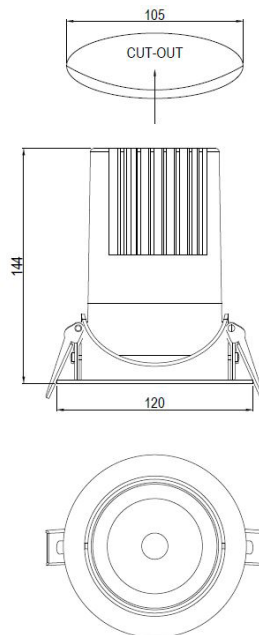

INSTALLATION INSTRUCTIONS

SAFETY NOTES

- INSTALLATION BY SUITABLE TRAINED AND QUALIFIED PERSONAL ONLY.
- NEVER WORK WHEN VOLTAGE IS PRESENT ON THE FIXTURE
- IN THE CASE OF MALFUNCTIONS WITH THE FIXTURE PLEASE CONTACT LIGHT CULTURE
- LED MODULE RISK GROUP ONE
- WARNING - RISK OF ELECTRIC SHOCK
- THE MAXIMUM PERMISSABLE AMBIENT TEMPERATURE T_a OF THE LUMINARE MAY NOT BE EXCEEDED. EXCEEDING THIS TEMPERATURE REDUCES THE SERVICE LIFE AND, IN EXTREME CASES, EARLY FAILURE CAN OCCUR.