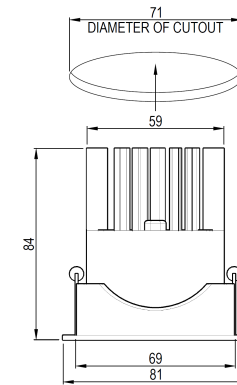

INSTALLATION INSTRUCTIONS HELIUM

INSTALLATION INSTRUCTIONS

1. Opening

2.

3.

4.

SAFETY NOTES

- INSTALLATION BY SUITABLE TRAINED AND QUALIFIED PERSONAL ONLY.
- NEVER WORK WHEN VOLTAGE IS PRESENT ON THE FIXTURE
- IN THE CASE OF MALFUNCTIONS WITH THE FIXTURE PLEASE CONTACT LIGHT CULTURE
- LED MODULE RISK GROUP ONE
-  WARNING - RISK OF ELECTRIC SHOCK
- THE MAXIMUM PERMISSIBLE AMBIENT TEMPERATURE T_a OF THE LUMINAIRE MAY NOT BE EXCEEDED. EXCEEDING THIS TEMPERATURE REDUCES THE SERVICE LIFE AND, IN EXTREME CASES, EARLY FAILURE CAN OCCUR.