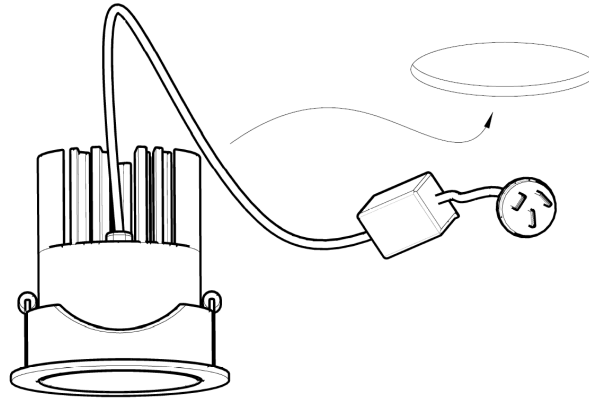

INSTALLATION INSTRUCTIONS HELIUM

INSTALLATION INSTRUCTIONS

1. Opening

2.

3.

4.

SAFETY NOTES

- INSTALLATION BY SUITABLE TRAINED AND QUALIFIED PERSONAL ONLY.
- NEVER WORK WHEN VOLTAGE IS PRESENT ON THE FIXTURE
- IN THE CASE OF MALFUNCTIONS WITH THE FIXTURE PLEASE CONTACT LIGHT CULTURE
- LED MODULE RISK GROUP ONE
-  WARNING - RISK OF ELECTRIC SHOCK
- THE MAXIMUM PERMISSIBLE AMBIENT TEMPERATURE T_a OF THE LUMINAIRE MAY NOT BE EXCEEDED. EXCEEDING THIS TEMPERATURE REDUCES THE SERVICE LIFE AND, IN EXTREME CASES, EARLY FAILURE CAN OCCUR.