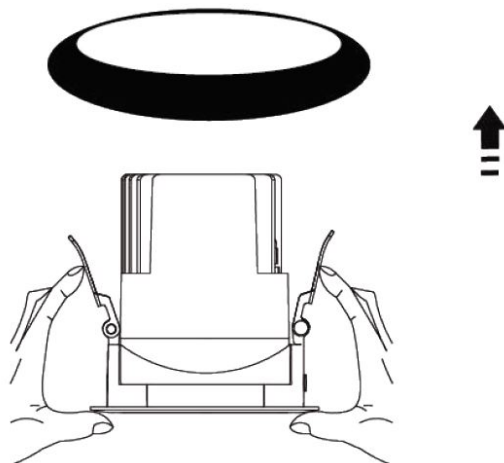

INSTALLATION INSTRUCTIONS HELIUM

INSTALLATION INSTRUCTIONS

1. Opening

2.

3.

4.

SAFETY NOTES

- INSTALLATION BY SUITABLE TRAINED AND QUALIFIED PERSONAL ONLY.
- NEVER WORK WHEN VOLTAGE IS PRESENT ON THE FIXTURE
- IN THE CASE OF MALFUNCTIONS WITH THE FIXTURE PLEASE CONTACT LIGHT CULTURE
- LED MODULE RISK GROUP ONE
-  WARNING - RISK OF ELECTRIC SHOCK
- THE MAXIMUM PERMISSIBLE AMBIENT TEMPERATURE T_a OF THE LUMINAIRE MAY NOT BE EXCEEDED. EXCEEDING THIS TEMPERATURE REDUCES THE SERVICE LIFE AND, IN EXTREME CASES, EARLY FAILURE CAN OCCUR.