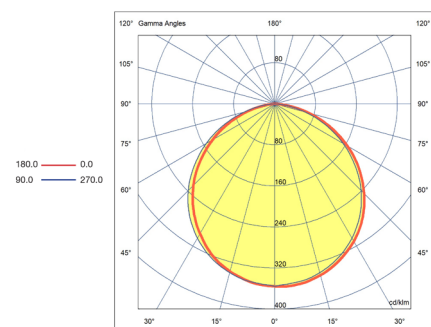

FINISH

White

Black

* Custom colours available