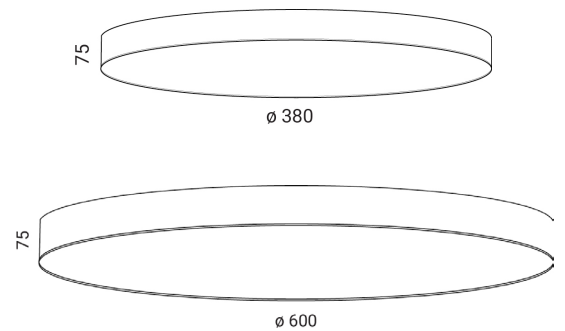

TECHNICAL DATA

LED WATTS	30 W - 75 W
COLOUR TEMP	3000 K, 4000 K, Tuneable white
LUMENS	2200 lm 6570 lm
IP RATING	IP20
BEAM DISTRIBUTION	Wide - Lambertian
LED SOURCE	LED 24V DC
CRI	> 90
MOUNTING	Surface mounted Suspended
MATERIALS	Aluminium body PMMA diffuser
OPERATING TEMP	-25°C ~ 40°C
SERVICE LIFE	L80 = 50.000 hrs
DIMMING	DALI
DIMENSIONS	ø 380 mm ø 600 mm
WARRANTY	5 Years

An example:

KRYPTON - 600 - 3600 - 927-966 - BTTW

LED SYSTEM

Title	Output	Power	Efficacy	CCT	R9
Krypton 380	2200lm	30.1W	73.1lm/W	3000K	99
Krypton 380	2540lm	30.2W	84.1lm/W	4000K	86
Krypton 600	5960lm	75.5W	78.9lm/W	3000K	93
Krypton 600	6570lm	75.7W	86.8lm/W	4000K	86

Title	Output	Power	Efficacy	CCT	R9	MR
Krypton 380 / Tuneable	2030lm	32.2W	63lm/W	2700K	90	48
	2340lm	31W	76lm/W	6500K	72	106
Krypton 600 / Tuneable	3600lm	52W	70lm/W	2700K	95	48
	4300lm	51.5W	83lm/W	6500K	77	106