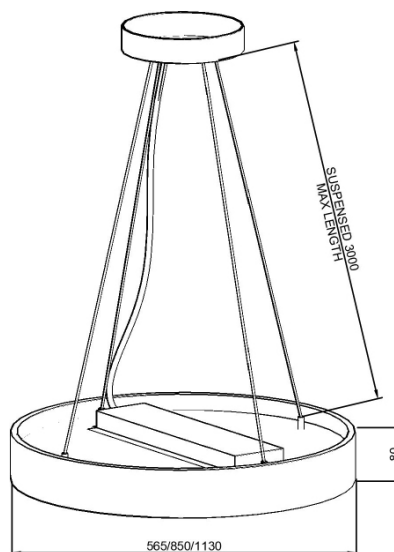

# KRYPTON

Ø 600 | Ø 900 | Ø 1200

## FEATURES

- Uniform light
- Three sizes for suspended applications
- Perfect for open spaces, conference rooms or living areas
- Made locally and factory assembled

## TECHNICAL DATA

COLOUR TEMP	3000 K   4000 K
IP RATING	IP20
BEAM DISTRIBUTION	Wide - Lambertian
CRI	> 90
MOUNTING	Suspended
MATERIALS	Aluminium body   Polycarbonate diffuser
OPERATING TEMP	-25°C ~ 40°C
SERVICE LIFE	L80 = 72.000 hrs
DIMMING	Non Dim   DALI   Casambi
DIMENSIONS	Ø 565mm   Ø 850mm   Ø 1130mm
WARRANTY	7 Years
FINISH	  * Custom powder coat and metal finished available on request White Black

## LUMINAIRE SELECTION

KRYPTON	-	SUSPENDED	-		-		-		-		-		-		-		
				<b>DIMENSIONS (Ø mm)</b>		<b>LUMENS</b>		<b>CCT</b>		<b>DIMMING</b>		<b>FINISH</b>		<b>SUSPENSION HEIGHT</b>			
				600		Refer to lumen table below		930		ET - Non Dim		WH		1m			
				900					940		ETD - DALI		BL		2m		
				1200							BTD - Casambi				3m		