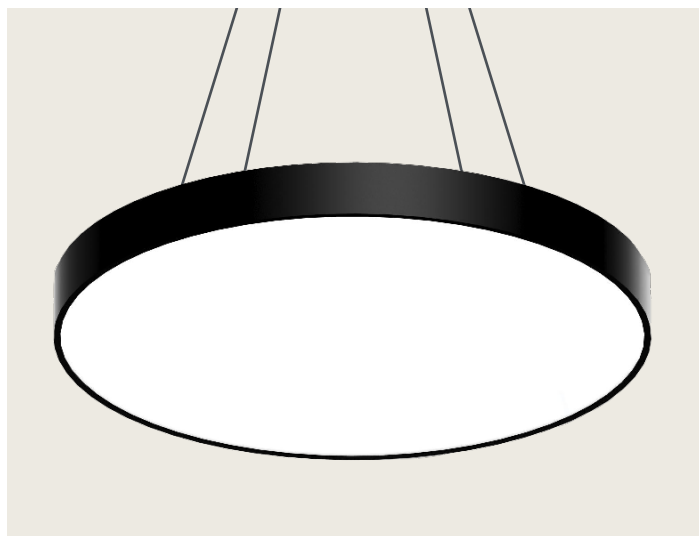

# KRYPTON

Ø 600 | Ø 900 | Ø 1200

## FEATURES

- Uniform light
- Three sizes for suspended applications
- Perfect for open spaces, conference rooms or living areas
- Made locally and factory assembled

## TECHNICAL DATA

COLOUR TEMP	3000 K   4000 K
IP RATING	IP20
BEAM DISTRIBUTION	Wide - Lambertian
CRI	> 90
MOUNTING	Suspended
MATERIALS	Aluminium body   Polycarbonate diffuser
OPERATING TEMP	-25°C ~ 40°C
SERVICE LIFE	L80 = 72.000 hrs
DIMMING	Non Dim   DALI   Casambi
DIMENSIONS	Ø 565mm   Ø 850mm   Ø 1130mm
WARRANTY	7 Years
FINISH	  * Custom powder coat and metal finished available on request White Black

## LUMINAIRE SELECTION

KRYPTON	-	SUSPENDED	-		-		-		-		-		-		-		
				<b>DIMENSIONS (Ø mm)</b>		<b>LUMENS</b>		<b>CCT</b>		<b>DIMMING</b>		<b>FINISH</b>		<b>SUSPENSION HEIGHT</b>			
				600		Refer to lumen table below		930		ET - Non Dim		WH		1m			
				900					940		ETD - DALI		BL		2m		
				1200							BTD - Casambi				3m		