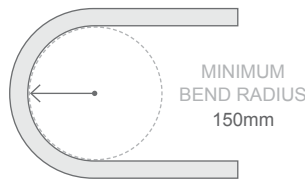

# NEON ARC | RGBW

COLOUR	CODE
--------	------

RGBW	BL-LS-4800-RGBW
------	-----------------

ELECTRICAL & OPTICAL DATA VARIANCE +/- 10%  
SOLD BY THE METRE  
IES FILES AVAILABLE

## TECHNICAL DATA

LED WATTS	15 W/m	CRI	≥ 80 (white chip only)	CUTTING LENGTH	83.3 mm
INPUT VOLTS	24 V DC constant voltage	BEAM ANGLE	160°	HOUSING	UV and flame resistant white PVC
OPERATING TEMP	- 20 °C ~ + 45 °C	SOURCE LIFE	50,000 hrs	CONTROL	Requires 4-channel controller
LUMENS	R ≥ 80 lm/m G ≥ 190 lm/m B ≥ 30 lm/m W ≥ 190 lm/m	WARRANTY	5 years	MAX. RUN PER FEED	5 m using one feed 10 m using both feeds
COLOUR	R 615-625 nm G 520-530 nm B 460-475 nm W 3000 K +/- 175 K	MIN BEND RADIUS	150 mm	MOUNTING	See Installation Guide for mounting accessories
		BEND DIRECTION	Vertical bending		
		DIMENSIONS	16 mm x 17 mm		
		INGRESS PROTECTION	IP67 or IP68 Protection established by use of connection type See Installation Guide for connections		

## FEATURES

- Neon Arc can be curved in the opposite direction of the other Neon products
- UV and flame resistant
- Suitable for use around salt or chlorinated water