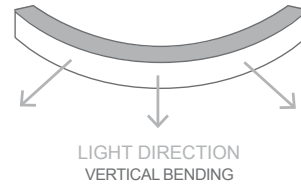

## TECHNICAL DATA

LED WATTS	15 W/m	CRI	≥ 80 (white chip only)	CUTTING LENGTH	83.3 mm
INPUT VOLTS	24 V DC constant voltage	BEAM ANGLE	160°	HOUSING	UV and flame resistant white PVC
OPERATING TEMP	- 20 °C ~ + 45 °C	SOURCE LIFE	50,000 hrs	CONTROL	Requires 4-channel controller
LUMENS	R ≥ 80 lm/m G ≥ 190 lm/m B ≥ 30 lm/m W ≥ 190 lm/m	WARRANTY	5 years	MAX. RUN PER FEED	5 m using one feed 10 m using both feeds
COLOUR	R 615-625 nm G 520-530 nm B 460-475 nm W 3000 K +/- 175 K	MIN BEND RADIUS	150 mm	MOUNTING	See Installation Guide for mounting accessories
		BEND DIRECTION	Vertical bending		
		DIMENSIONS	16 mm x 17 mm		
		INGRESS PROTECTION	IP67 or IP68 Protection established by use of connection type See Installation Guide for connections		

## FEATURES

- Neon Arc can be curved in the opposite direction of the other Neon products
- UV and flame resistant
- Suitable for use around salt or chlorinated water