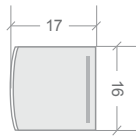

# NEON ARC | RGBW

COLOUR	CODE
--------	------

RGBW	BL-LS-4800-RGBW
------	-----------------

ELECTRICAL & OPTICAL DATA VARIANCE +/- 10%  
SOLD BY THE METRE  
IES FILES AVAILABLE

## TECHNICAL DATA

LED WATTS	15 W/m	CRI	≥ 80 (white chip only)	CUTTING LENGTH	83.3 mm
INPUT VOLTS	24 V DC constant voltage	BEAM ANGLE	160°	HOUSING	UV and flame resistant white PVC
OPERATING TEMP	- 20 °C ~ + 45 °C	SOURCE LIFE	50,000 hrs	CONTROL	Requires 4-channel controller
LUMENS	R ≥ 80 lm/m G ≥ 190 lm/m B ≥ 30 lm/m W ≥ 190 lm/m	WARRANTY	5 years	MAX. RUN PER FEED	5 m using one feed 10 m using both feeds
COLOUR	R 615-625 nm G 520-530 nm B 460-475 nm W 3000 K +/- 175 K	MIN BEND RADIUS	150 mm	MOUNTING	See Installation Guide for mounting accessories
		BEND DIRECTION	Vertical bending		
		DIMENSIONS	16 mm x 17 mm		
		INGRESS PROTECTION	IP67 or IP68 Protection established by use of connection type See Installation Guide for connections		