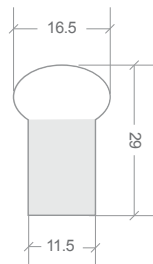

NEON CLASSIC | RGBW

COLOUR	CODE
--------	------

RGBW	BL-LS-4650-RGBW
------	-----------------

ELECTRICAL & OPTICAL DATA VARIANCE +/- 10%
SOLD BY THE METRE
IES FILES AVAILABLE

TECHNICAL DATA

LED WATTS	15 W/m	CRI	≥ 80 (white chip only)	CUTTING LENGTH	100 mm
INPUT VOLTS	24 V DC constant voltage	BEAM ANGLE	180°	HOUSING	UV and flame resistant white PVC
OPERATING TEMP	- 20 °C ~ + 45 °C	SOURCE LIFE	50,000 hrs	CONTROL	Requires 4-channel controller
COLOUR	R 615 - 625 nm G 520 - 530 nm B 465 - 475 nm W 3000K ±145K	WARRANTY	5 years	MAX. RUN PER FEED	5 m using one feed 10 m using both feeds
LUMENS	R ≥ 42 lm/m G ≥ 110 lm/m B ≥ 18 lm/m W ≥ 110 lm/m	MIN BEND RADIUS	60 mm	MOUNTING	See Installation Guide for mounting accessories
		DIMENSIONS	16.5 mm x 29 mm (11.5 mm at the base)		
		BEND DIRECTION	Horizontal bending		
		INGRESS PROTECTION	IP67 or IP68 Protection established by use of connection type See Installation Guide for connections		