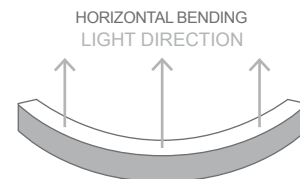

NEON CLASSIC | RGBW

COLOUR	CODE
--------	------

RGBW	BL-LS-4650-RGBW
------	-----------------

ELECTRICAL & OPTICAL DATA VARIANCE +/- 10%
SOLD BY THE METRE
IES FILES AVAILABLE

TECHNICAL DATA

LED WATTS	15 W/m	CRI	≥ 80 (white chip only)	CUTTING LENGTH	100 mm
INPUT VOLTS	24 V DC constant voltage	BEAM ANGLE	180°	HOUSING	UV and flame resistant white PVC
OPERATING TEMP	- 20 °C ~ + 45 °C	SOURCE LIFE	50,000 hrs	CONTROL	Requires 4-channel controller
COLOUR	R 615 - 625 nm G 520 - 530 nm B 465 - 475 nm W 3000K ±145K	WARRANTY	5 years	MAX. RUN PER FEED	5 m using one feed 10 m using both feeds
LUMENS	R ≥ 42 lm/m G ≥ 110 lm/m B ≥ 18 lm/m W ≥ 110 lm/m	MIN BEND RADIUS	60 mm	MOUNTING	See Installation Guide for mounting accessories
		DIMENSIONS	16.5 mm x 29 mm (11.5 mm at the base)		
		BEND DIRECTION	Horizontal bending		
		INGRESS PROTECTION	IP67 or IP68 Protection established by use of connection type See Installation Guide for connections		

FEATURES

- A perfect replacement for the traditional glass neon tube
- UV and flame resistant
- Suitable for use around salt or chlorinated water