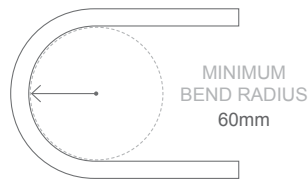

NEON CLASSIC | RGBW

COLOUR	CODE
--------	------

RGBW	BL-LS-4650-RGBW
------	-----------------

ELECTRICAL & OPTICAL DATA VARIANCE +/- 10%
SOLD BY THE METRE
IES FILES AVAILABLE

TECHNICAL DATA

LED WATTS	15 W/m	CRI	≥ 80 (white chip only)	CUTTING LENGTH	100 mm
INPUT VOLTS	24 V DC constant voltage	BEAM ANGLE	180°	HOUSING	UV and flame resistant white PVC
OPERATING TEMP	- 20 °C ~ + 45 °C	SOURCE LIFE	50,000 hrs	CONTROL	Requires 4-channel controller
COLOUR	R 615 - 625 nm G 520 - 530 nm B 465 - 475 nm W 3000K ±145K	WARRANTY	5 years	MAX. RUN PER FEED	5 m using one feed 10 m using both feeds
LUMENS	R ≥ 42 lm/m G ≥ 110 lm/m B ≥ 18 lm/m W ≥ 110 lm/m	MIN BEND RADIUS	60 mm	MOUNTING	See Installation Guide for mounting accessories
		DIMENSIONS	16.5 mm x 29 mm (11.5 mm at the base)		
		BEND DIRECTION	Horizontal bending		
		INGRESS PROTECTION	IP67 or IP68 Protection established by use of connection type See Installation Guide for connections		