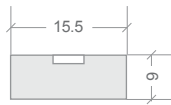

NEON CRYSTAL | DYNAMIC RGB 'CHASING'

COLOUR	CODE
RGB CHASING	BL-LS-5000-RGBC
ELECTRICAL & OPTICAL DATA VARIANCE +/- 10%	
SOLD BY THE METRE	
IES FILES AVAILABLE	

TECHNICAL DATA

LED WATTS	12 W/m	LED PITCH	17.8 mm	CUTTING LENGTH	125 mm
INPUT VOLTS	24 V DC constant voltage	LED QTY	56	HOUSING	UV and flame resistant clear PVC
OPERATING TEMP	- 20 °C ~ + 45 °C	SOURCE LIFE	50,000 hrs	CONTROL	Requires SPI controller
COLOUR	R 615-625 nm G 520-530 nm B 465-475 nm	WARRANTY	5 years	MAX. RUN PER FEED	Static full loading* 5 m using one feed 10 m using both feeds Dynamic operating** 10 m using one feed 20 m using both feeds
LUMENS	R ≥ 85 lm/m G ≥ 230 lm/m B ≥ 40 lm/m	MIN BEND RADIUS	25 mm	MOUNTING	See Installation Guide for mounting accessories
BEAM ANGLE	120°	BEND DIRECTION	Vertical bending		
		DIMENSIONS	15.5 mm x 6 mm		
		INGRESS PROTECTION	IP65 or IP67 Protection established by use of connection type See Installation Guide for connections		