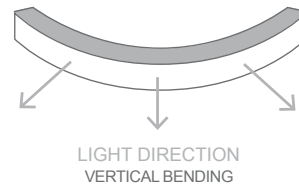

NEON CRYSTAL | DYNAMIC RGB 'CHASING'

COLOUR	CODE
RGB CHASING	BL-LS-5000-RGBC
ELECTRICAL & OPTICAL DATA VARIANCE +/- 10%	
SOLD BY THE METRE	
IES FILES AVAILABLE	

TECHNICAL DATA

LED WATTS	12 W/m	LED PITCH	17.8 mm	CUTTING LENGTH	125 mm
INPUT VOLTS	24 V DC constant voltage	LED QTY	56	HOUSING	UV and flame resistant clear PVC
OPERATING TEMP	- 20 °C ~ + 45 °C	SOURCE LIFE	50,000 hrs	CONTROL	Requires SPI controller
COLOUR	R 615-625 nm G 520-530 nm B 465-475 nm	WARRANTY	5 years	MAX. RUN PER FEED	Static full loading* 5 m using one feed 10 m using both feeds Dynamic operating** 10 m using one feed 20 m using both feeds
LUMENS	R ≥ 85 lm/m G ≥ 230 lm/m B ≥ 40 lm/m	MIN BEND RADIUS	25 mm	MOUNTING	See Installation Guide for mounting accessories
BEAM ANGLE	120°	BEND DIRECTION	Vertical bending		
		DIMENSIONS	15.5 mm x 6 mm		
		INGRESS PROTECTION	IP65 or IP67 Protection established by use of connection type See Installation Guide for connections		

FEATURES

- A clear PVC allows maximum light output
- UV and flame resistant
- Suitable for use around salt or chlorinated water

*Static full loading

Continuous (not flashing or fading) use of all three colours R, G, B simultaneously (to make a white tone). This reaches the maximum wattage of the product, and lengths longer than recommended may experience power loss, reduced luminosity & increased heat which can shorten the life of the product. If unsure about the products intended usage, future proof by choosing the static full loading lengths.

**Dynamic operating

Use of colours flashing or fading, or even as a solid line of light which frequently alternates between various colours. Only using R+G+B to create a white tone in a flashing or fading capacity.