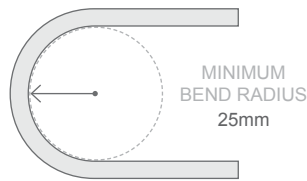

NEON CRYSTAL | DYNAMIC RGB 'CHASING'

COLOUR	CODE
RGB CHASING	BL-LS-5000-RGBC
ELECTRICAL & OPTICAL DATA VARIANCE +/- 10%	
SOLD BY THE METRE	
IES FILES AVAILABLE	

TECHNICAL DATA

LED WATTS	12 W/m	LED PITCH	17.8 mm	CUTTING LENGTH	125 mm
INPUT VOLTS	24 V DC constant voltage	LED QTY	56	HOUSING	UV and flame resistant clear PVC
OPERATING TEMP	- 20 °C ~ + 45 °C	SOURCE LIFE	50,000 hrs	CONTROL	Requires SPI controller
COLOUR	R 615-625 nm G 520-530 nm B 465-475 nm	WARRANTY	5 years	MAX. RUN PER FEED	Static full loading* 5 m using one feed 10 m using both feeds Dynamic operating** 10 m using one feed 20 m using both feeds
LUMENS	R ≥ 85 lm/m G ≥ 230 lm/m B ≥ 40 lm/m	MIN BEND RADIUS	25 mm	MOUNTING	See Installation Guide for mounting accessories
BEAM ANGLE	120°	BEND DIRECTION	Vertical bending		
		DIMENSIONS	15.5 mm x 6 mm		
		INGRESS PROTECTION	IP65 or IP67 Protection established by use of connection type See Installation Guide for connections		

FEATURES

- A clear PVC allows maximum light output
- UV and flame resistant
- Suitable for use around salt or chlorinated water

*Static full loading

Continuous (not flashing or fading) use of all three colours R, G, B simultaneously (to make a white tone). This reaches the maximum wattage of the product, and lengths longer than recommended may experience power loss, reduced luminosity & increased heat which can shorten the life of the product. If unsure about the products intended usage, future proof by choosing the static full loading lengths.