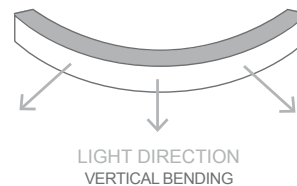

NEON CRYSTAL | WHITE

COLOUR	CODE
WARM WHITE 2700 K +/- 145 K	BL-LS-5000-27
WARM WHITE 3000 K +/- 175 K	BL-LS-5000-30
NATURAL WHITE 4000 K +/- 275 K	BL-LS-5000-40
COOL WHITE 5700 K +/- 300 K	BL-LS-5000-57

ELECTRICAL & OPTICAL DATA VARIANCE +/- 10%
SOLD BY THE METRE
IES FILES AVAILABLE

TECHNICAL DATA

LED WATTS	12 W/m	LED QTY	72	CUTTING LENGTH	83.3 mm
INPUT VOLTS	24 V DC constant voltage	SOURCE LIFE	50,000 hrs	HOUSING	UV and flame resistant clear PVC
OPERATING TEMP	- 20 °C ~ + 45 °C	WARRANTY	5 years	CONTROL	Dimmable by PWM signal
CRI	≥ 80	MIN BEND RADIUS	25 mm	MAX. RUN PER FEED	10 m using one feed 20 m using two feeds
LUMENS	2700 K ≥ 800 lm/m 3000 K ≥ 800 lm/m 4000 K ≥ 900 lm/m 5700 K ≥ 800 lm/m	BEND DIRECTION	Vertical bending	MOUNTING	See Installation Guide for mounting accessories
BEAM ANGLE	120°	DIMENSIONS	15.5 mm x 6 mm		
LED PITCH	13.8 mm	INGRESS PROTECTION	IP65 or IP67 Protection established by use of connection type See Installation Guide for connections		

APPLICATION

- Cove lighting, handrails, or toekicks
- Architectural features
- Exterior or interior installations
- Swimming or feature pools

FEATURES

- A clear PVC allows maximum light output
- UV and flame resistant
- Suitable for use around salt or chlorinated water