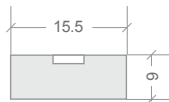

NEON CRYSTAL | WHITE

COLOUR	CODE
WARM WHITE 2700 K +/- 145 K	BL-LS-5000-27
WARM WHITE 3000 K +/- 175 K	BL-LS-5000-30
NATURAL WHITE 4000 K +/- 275 K	BL-LS-5000-40
COOL WHITE 5700 K +/- 300 K	BL-LS-5000-57

ELECTRICAL & OPTICAL DATA VARIANCE +/- 10%
SOLD BY THE METRE
IES FILES AVAILABLE

TECHNICAL DATA

LED WATTS	12 W/m	LED QTY	72	CUTTING LENGTH	83.3 mm
INPUT VOLTS	24 V DC constant voltage	SOURCE LIFE	50,000 hrs	HOUSING	UV and flame resistant clear PVC
OPERATING TEMP	- 20 °C ~ + 45 °C	WARRANTY	5 years	CONTROL	Dimmable by PWM signal
CRI	≥ 80	MIN BEND RADIUS	25 mm	MAX. RUN PER FEED	10 m using one feed 20 m using two feeds
LUMENS	2700 K ≥ 800 lm/m 3000 K ≥ 800 lm/m 4000 K ≥ 900 lm/m 5700 K ≥ 800 lm/m	BEND DIRECTION	Vertical bending	MOUNTING	See Installation Guide for mounting accessories
BEAM ANGLE	120°	DIMENSIONS	15.5 mm x 6 mm		
LED PITCH	13.8 mm	INGRESS PROTECTION	IP65 or IP67 Protection established by use of connection type See Installation Guide for connections		