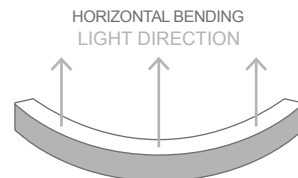

# NEON EDGE | RGBW

COLOUR	CODE
--------	------

RGBW	BL-LS-4150-RGBW
------	-----------------

ELECTRICAL & OPTICAL DATA VARIANCE +/- 10%  
SOLD BY THE METRE  
IES FILES AVAILABLE

## TECHNICAL DATA

LED WATTS	15 W/m	BEAM ANGLE	160°	CUTTING LENGTH	100 mm
INPUT VOLTS	24 V DC constant voltage	SOURCE LIFE	50,000 hrs	HOUSING	UV and flame resistant white PVC
OPERATING TEMP	- 20 °C ~ + 45 °C	WARRANTY	5 years	CONTROL	Requires 4-channel controller
COLOUR	R 615 - 625 nm G 520 - 530 nm B 465 - 475 nm W 3000 K +/- 175 K	MIN BEND RADIUS	60 mm	MAX. RUN PER FEED	5 m using one feed 10 m using two feeds
LUMENS	R ≥ 40 lm/m G ≥ 100 lm/m B ≥ 15 lm/m W ≥ 100 lm/m	DIMENSIONS	11.5 mm x 21 mm	MOUNTING	See Installation Guide for mounting accessories
		BEND DIRECTION	Horizontal bending		
		INGRESS PROTECTION	IP67 or IP68 Protection established by use of connection type See Installation Guide for connections		