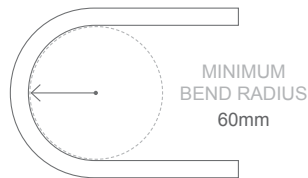

# NEON EDGE | RGBW

COLOUR	CODE
--------	------

RGBW	BL-LS-4150-RGBW
------	-----------------

ELECTRICAL & OPTICAL DATA VARIANCE +/- 10%  
SOLD BY THE METRE  
IES FILES AVAILABLE

## TECHNICAL DATA

LED WATTS	15 W/m	BEAM ANGLE	160°	CUTTING LENGTH	100 mm
INPUT VOLTS	24 V DC constant voltage	SOURCE LIFE	50,000 hrs	HOUSING	UV and flame resistant white PVC
OPERATING TEMP	- 20 °C ~ + 45 °C	WARRANTY	5 years	CONTROL	Requires 4-channel controller
COLOUR	R 615 - 625 nm G 520 - 530 nm B 465 - 475 nm W 3000 K +/- 175 K	MIN BEND RADIUS	60 mm	MAX. RUN PER FEED	5 m using one feed 10 m using two feeds
LUMENS	R ≥ 40 lm/m G ≥ 100 lm/m B ≥ 15 lm/m W ≥ 100 lm/m	DIMENSIONS	11.5 mm x 21 mm	MOUNTING	See Installation Guide for mounting accessories
		BEND DIRECTION	Horizontal bending		
		INGRESS PROTECTION	IP67 or IP68 Protection established by use of connection type See Installation Guide for connections		