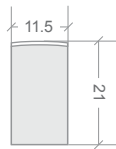

# NEON EDGE | RGBW

COLOUR	CODE
--------	------

RGBW	BL-LS-4150-RGBW
------	-----------------

ELECTRICAL & OPTICAL DATA VARIANCE +/- 10%  
SOLD BY THE METRE  
IES FILES AVAILABLE

## TECHNICAL DATA

LED WATTS	15 W/m	BEAM ANGLE	160°	CUTTING LENGTH	100 mm
INPUT VOLTS	24 V DC constant voltage	SOURCE LIFE	50,000 hrs	HOUSING	UV and flame resistant white PVC
OPERATING TEMP	- 20 °C ~ + 45 °C	WARRANTY	5 years	CONTROL	Requires 4-channel controller
COLOUR	R 615 - 625 nm G 520 - 530 nm B 465 - 475 nm W 3000 K +/- 175 K	MIN BEND RADIUS	60 mm	MAX. RUN PER FEED	5 m using one feed 10 m using two feeds
LUMENS	R ≥ 40 lm/m G ≥ 100 lm/m B ≥ 15 lm/m W ≥ 100 lm/m	DIMENSIONS	11.5 mm x 21 mm	MOUNTING	See Installation Guide for mounting accessories
		BEND DIRECTION	Horizontal bending		
		INGRESS PROTECTION	IP67 or IP68 Protection established by use of connection type See Installation Guide for connections		