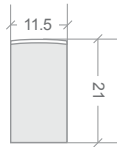

NEON EDGE | WHITE

COLOUR	CODE
WARM WHITE 2700 K +/- 145 K	BL-LS-4030-27
WARM WHITE 3000 K +/- 175 K	BL-LS-4030-30
NATURAL WHITE 4000 K +/- 275 K	BL-LS-4030-40
COOL WHITE 5700 K +/- 300 K	BL-LS-4030-57

ELECTRICAL & OPTICAL DATA VARIANCE +/- 10%
SOLD BY THE METRE
IES FILES AVAILABLE

TECHNICAL DATA

LED WATTS	12 W/m	WARRANTY	5 years	CUTTING LENGTH	83.33 mm
INPUT VOLTS	24 V DC constant voltage	BEAM ANGLE	160°	HOUSING	UV and flame resistant white PVC
OPERATING TEMP	- 20 °C ~ + 45 °C	MIN BEND RADIUS	60 mm	CONTROL	Dimmable by PWM
CRI	≥ 80	DIMENSIONS	11.5 mm x 21 mm	MAX. RUN PER FEED	10 m using one feed 20 m using two feeds
LUMENS	2700 K ≥ 280 lm/m 3000 K ≥ 280 lm/m 4000 K ≥ 320 lm/m 5700 K ≥ 320 lm/m	BEND DIRECTION	Horizontal bending	MOUNTING	See Installation Guide for mounting accessories
SOURCE LIFE	50,000 hrs	INGRESS PROTECTION	IP40, IP67 or IP68 Protection established by use of connection type See Installation Guide for connections		