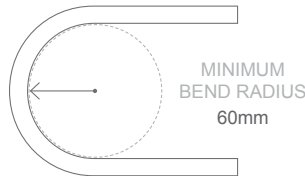

NEON EDGE | WHITE

COLOUR	CODE
WARM WHITE 2700 K +/- 145 K	BL-LS-4030-27
WARM WHITE 3000 K +/- 175 K	BL-LS-4030-30
NATURAL WHITE 4000 K +/- 275 K	BL-LS-4030-40
COOL WHITE 5700 K +/- 300 K	BL-LS-4030-57

ELECTRICAL & OPTICAL DATA VARIANCE +/- 10%
SOLD BY THE METRE
IES FILES AVAILABLE

TECHNICAL DATA

LED WATTS	12 W/m	WARRANTY	5 years	CUTTING LENGTH	83.33 mm
INPUT VOLTS	24 V DC constant voltage	BEAM ANGLE	160°	HOUSING	UV and flame resistant white PVC
OPERATING TEMP	- 20 °C ~ + 45 °C	MIN BEND RADIUS	60 mm	CONTROL	Dimmable by PWM
CRI	≥ 80	DIMENSIONS	11.5 mm x 21 mm	MAX. RUN PER FEED	10 m using one feed 20 m using two feeds
LUMENS	2700 K ≥ 280 lm/m 3000 K ≥ 280 lm/m 4000 K ≥ 320 lm/m 5700 K ≥ 320 lm/m	BEND DIRECTION	Horizontal bending	MOUNTING	See Installation Guide for mounting accessories
SOURCE LIFE	50,000 hrs	INGRESS PROTECTION	IP40, IP67 or IP68 Protection established by use of connection type See Installation Guide for connections		