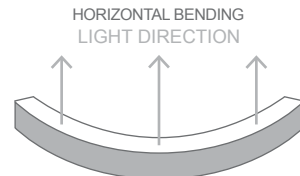

NEON EDGE | WHITE

COLOUR	CODE
WARM WHITE 2700 K +/- 145 K	BL-LS-4030-27
WARM WHITE 3000 K +/- 175 K	BL-LS-4030-30
NATURAL WHITE 4000 K +/- 275 K	BL-LS-4030-40
COOL WHITE 5700 K +/- 300 K	BL-LS-4030-57

ELECTRICAL & OPTICAL DATA VARIANCE +/- 10%
SOLD BY THE METRE
IES FILES AVAILABLE

TECHNICAL DATA

LED WATTS	12 W/m	WARRANTY	5 years	CUTTING LENGTH	83.33 mm
INPUT VOLTS	24 V DC constant voltage	BEAM ANGLE	160°	HOUSING	UV and flame resistant white PVC
OPERATING TEMP	- 20 °C ~ + 45 °C	MIN BEND RADIUS	60 mm	CONTROL	Dimmable by PWM
CRI	≥ 80	DIMENSIONS	11.5 mm x 21 mm	MAX. RUN PER FEED	10 m using one feed 20 m using two feeds
LUMENS	2700 K ≥ 280 lm/m 3000 K ≥ 280 lm/m 4000 K ≥ 320 lm/m 5700 K ≥ 320 lm/m	BEND DIRECTION	Horizontal bending	MOUNTING	See Installation Guide for mounting accessories
SOURCE LIFE	50,000 hrs	INGRESS PROTECTION	IP40, IP67 or IP68 Protection established by use of connection type See Installation Guide for connections		