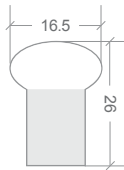

## NEON MICRO CLASSIC | WHITE

COLOUR	CODE
WARM WHITE 3000 K +/- 175 K	BL-LS-4550-30
NATURAL WHITE 4000 K +/- 275 K	BL-LS-4550-40
COOL WHITE 5700 K +/- 300 K	BL-LS-4550-57

ELECTRICAL & OPTICAL DATA VARIANCE +/- 10%  
SOLD BY THE METRE  
IES FILES AVAILABLE

### TECHNICAL DATA

LED WATTS	4.5 W/m	SOURCE LIFE	50,000 hrs	CUTTING LENGTH	83.3 mm
INPUT VOLTS	24 V DC constant voltage	WARRANTY	5 years	HOUSING	UV and flame resistant white PVC
OPERATING TEMP	- 20 °C ~ + 45 °C	MIN BEND RADIUS	60 mm	CONTROL	Dimmable by PWM
CRI	≥ 80	BEND DIRECTION	Horizontal bending	MAX. RUN PER FEED	15 m using one feed 30 m using two feeds
LUMENS	≥ 160 lm/m	DIMENSIONS	16.5 mm x 26 mm (11.5 mm at the base)	MOUNTING	See Installation Guide for mounting accessories
BEAM ANGLE	160°	INGRESS PROTECTION	IP67 or IP68 Protection established by use of connection type See Installation Guide for connections		