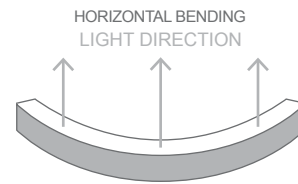

## NEON MICRO CLASSIC | WHITE

COLOUR	CODE
WARM WHITE 3000 K +/- 175 K	BL-LS-4550-30
NATURAL WHITE 4000 K +/- 275 K	BL-LS-4550-40
COOL WHITE 5700 K +/- 300 K	BL-LS-4550-57

ELECTRICAL & OPTICAL DATA VARIANCE +/- 10%  
SOLD BY THE METRE  
IES FILES AVAILABLE

### TECHNICAL DATA

LED WATTS	4.5 W/m	SOURCE LIFE	50,000 hrs	CUTTING LENGTH	83.3 mm
INPUT VOLTS	24 V DC constant voltage	WARRANTY	5 years	HOUSING	UV and flame resistant white PVC
OPERATING TEMP	- 20 °C ~ + 45 °C	MIN BEND RADIUS	60 mm	CONTROL	Dimmable by PWM
CRI	≥ 80	BEND DIRECTION	Horizontal bending	MAX. RUN PER FEED	15 m using one feed 30 m using two feeds
LUMENS	≥ 160 lm/m	DIMENSIONS	16.5 mm x 26 mm (11.5 mm at the base)	MOUNTING	See Installation Guide for mounting accessories
BEAM ANGLE	160°	INGRESS PROTECTION	IP67 or IP68 Protection established by use of connection type See Installation Guide for connections		

### APPLICATION

- A perfect replacement for traditional glass neon tube where a smaller profile is required
- Signage and cove lighting
- Architectural features
- Exterior or interior installations
- Swimming or feature pools