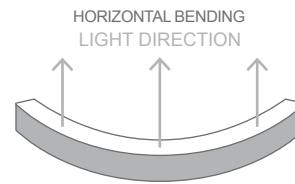

NEON MICRO EDGE | WHITE

| COLOUR | CODE |
|-----------------------------------|---------------|
| WARM WHITE 3000 K +/- 175 K | BL-LS-4050-30 |
| NATURAL WHITE 4000 K +/- 275 K | BL-LS-4050-40 |
| COOL WHITE 5700 K +/- 300 K | BL-LS-4050-57 |

ELECTRICAL & OPTICAL DATA VARIANCE +/- 10%
SOLD BY THE METRE
IES FILES AVAILABLE

TECHNICAL DATA

| | | | | | |
|----------------|-----------------------------|-----------------------|--|----------------------|---|
| LED WATTS | 4.5 W/m | SOURCE LIFE | 50,000 hrs | CUTTING LENGTH | 83.3 mm |
| INPUT VOLTS | 24 V DC constant voltage | WARRANTY | 5 years | HOUSING | UV and flame resistant white PVC |
| OPERATING TEMP | - 20 °C ~ + 45 °C | MIN BEND RADIUS | 45 mm | CONTROL | Dimmable by PWM |
| CRI | ≥ 80 | BEND DIRECTION | Horizontal bending | MAX. RUN PER FEED | 15 m using one feed 30 m using two feeds |
| LUMENS | ≥ 120 lm/m | DIMENSIONS | 9 mm x 18 mm | MOUNTING | See Installation Guide for mounting accessories |
| BEAM ANGLE | 160° | INGRESS PROTECTION | IP67 or IP68 Protection established by use of connection type See Installation Guide for connections | | |

APPLICATION

- Ideal where a slimmer profile is required
- Handrails or toekicks
- Architectural features
- Exterior or interior installations
- Swimming or feature pools

FEATURES

- UV and flame resistant
- Suitable for use around salt or chlorinated water