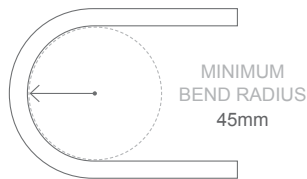

NEON MICRO EDGE | WHITE

| COLOUR | CODE |
|-----------------------------------|---------------|
| WARM WHITE 3000 K +/- 175 K | BL-LS-4050-30 |
| NATURAL WHITE 4000 K +/- 275 K | BL-LS-4050-40 |
| COOL WHITE 5700 K +/- 300 K | BL-LS-4050-57 |

ELECTRICAL & OPTICAL DATA VARIANCE +/- 10%
SOLD BY THE METRE
IES FILES AVAILABLE

TECHNICAL DATA

| | | | | | |
|----------------|-----------------------------|-----------------------|--|----------------------|---|
| LED WATTS | 4.5 W/m | SOURCE LIFE | 50,000 hrs | CUTTING LENGTH | 83.3 mm |
| INPUT VOLTS | 24 V DC constant voltage | WARRANTY | 5 years | HOUSING | UV and flame resistant white PVC |
| OPERATING TEMP | - 20 °C ~ + 45 °C | MIN BEND RADIUS | 45 mm | CONTROL | Dimmable by PWM |
| CRI | ≥ 80 | BEND DIRECTION | Horizontal bending | MAX. RUN PER FEED | 15 m using one feed 30 m using two feeds |
| LUMENS | ≥ 120 lm/m | DIMENSIONS | 9 mm x 18 mm | MOUNTING | See Installation Guide for mounting accessories |
| BEAM ANGLE | 160° | INGRESS PROTECTION | IP67 or IP68 Protection established by use of connection type See Installation Guide for connections | | |