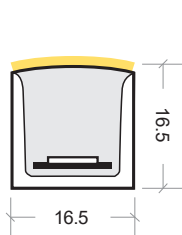

LED WATTS	13W/m
INPUT VOLTS	24V DC Constant Voltage
OPERATING TEMP.	-25°C ~ +50°C
MAX. RUN PER POWER FEED	10m using one feed 20m using two feeds

BEAM ANGLE	120°
LED TYPE	Epistar SMD LED 5050
LED QTY	72 LED/m
SOURCE LIFE	50,000 hours
WARRANTY	5 years

DIMENSIONS	W16.5 x H16.5mm
BEND DIRECTION	Vertical bending
CUTTING LENGTH	83.3mm
MINIMUM BEND RADIUS	60mm
HOUSING	UV & flame resistant white PVC
INGRESS PROTECTION	IP67 Snap Connector or IP68 Injection Moulding <i>Protection established by use of connection type</i>
CONTROL	Requires 3-channel controller
MOUNTING	Profile and clips available