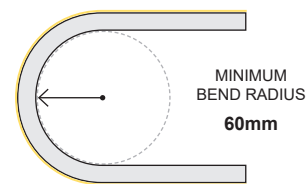

LED WATTS	13W/m
INPUT VOLTS	24V DC Constant Voltage
OPERATING TEMP.	-25°C ~ +50°C
MAX. RUN PER POWER FEED	10m using one feed 20m using two feeds

BEAM ANGLE	120°
LED TYPE	Epistar SMD LED 5050
LED QTY	72 LED/m
SOURCE LIFE	50,000 hours
WARRANTY	5 years

DIMENSIONS	W16.5 x H16.5mm
BEND DIRECTION	Vertical bending
CUTTING LENGTH	83.3mm
MINIMUM BEND RADIUS	60mm
HOUSING	UV & flame resistant white PVC
INGRESS PROTECTION	IP67 Snap Connector or IP68 Injection Moulding <i>Protection established by use of connection type</i>
CONTROL	Requires 3-channel controller
MOUNTING	Profile and clips available