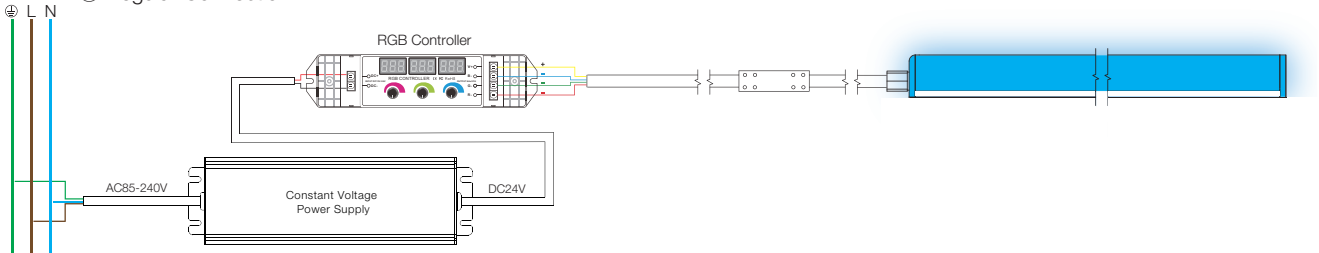

MAX. RUN PER POWER FEED 10m using one feed
20m using two feeds

BEAM ANGLE 210°

LED TYPE Epistar SMD LED 5050

LED QTY 72 LED/m

SOURCE LIFE 50,000 hours

WARRANTY 5 years

DIMENSIONS W16.5 x H16.5mm

BEND DIRECTION Vertical bending

CUTTING LENGTH 83.3mm

MINIMUM BEND RADIUS 60mm

HOUSING UV & flame resistant white PVC

INGRESS PROTECTION IP67 Snap Connector or IP68 Injection Moulding
Protection established by use of connection type

CONTROL Requires 3-channel controller

MOUNTING Profile and clips available

NEON Y3 | 13W/M | RGB | CONNECTION DIAGRAMS

FG (Green)
ACL (Brown)
AC/N (Blue)

① Regular Connection

② PWM Control

③ DMX Control