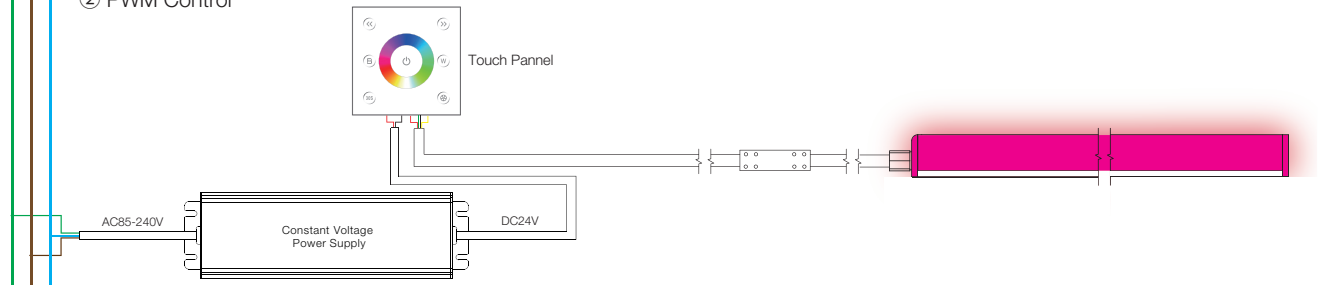

MAX. RUN PER POWER FEED 10m using one feed
20m using two feeds

BEAM ANGLE 210°

LED TYPE Epistar SMD LED 5050

LED QTY 72 LED/m

SOURCE LIFE 50,000 hours

WARRANTY 5 years

DIMENSIONS W16.5 x H16.5mm

BEND DIRECTION Vertical bending

CUTTING LENGTH 83.3mm

MINIMUM BEND RADIUS 60mm

HOUSING UV & flame resistant white PVC

INGRESS PROTECTION IP67 Snap Connector or IP68 Injection Moulding
Protection established by use of connection type

CONTROL Requires 3-channel controller

MOUNTING Profile and clips available

NEON Y3 | 13W/M | RGB | CONNECTION DIAGRAMS

FG (Green)
ACL (Brown)
AC/N (Blue)

① Regular Connection

② PWM Control

③ DMX Control