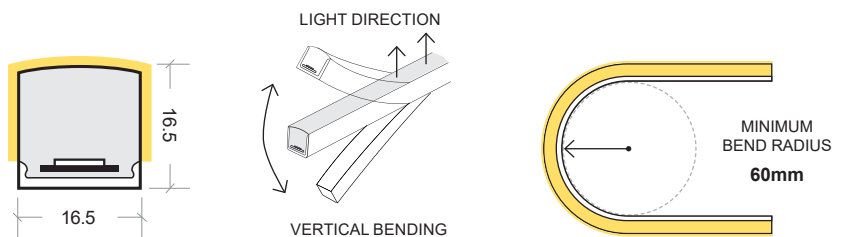

NEON Y3 | 13W/M | RGB

CODE: NEON Y3-13W-RGB

COLOUR	LUMENS
RED	83lm/m
GREEN	245lm/m
BLUE	46lm/m
RGB (WHITE)	350lm/m

ELECTRICAL & OPTICAL DATA VARIANCE +/- 10%
SOLD BY THE METRE
IES FILES AVAILABLE

APPLICATIONS

FEATURES

- 3-sided illumination spreads light over wider area
- UV & flame resistant
- Suitable for use around salt or chlorinated water

LED WATTS 13W/m

INPUT VOLTS 24V DC Constant Voltage

OPERATING TEMP. -25°C ~ +50°C

MAX. RUN PER POWER FEED 10m using one feed
20m using two feeds

BEAM ANGLE 210°

LED TYPE Epistar SMD LED 5050

LED QTY 72 LED/m

SOURCE LIFE 50,000 hours

WARRANTY 5 years

DIMENSIONS W16.5 x H16.5mm

BEND DIRECTION Vertical bending

CUTTING LENGTH 83.3mm

MINIMUM BEND RADIUS 60mm

HOUSING UV & flame resistant white PVC

INGRESS PROTECTION IP67 Snap Connector or IP68 Injection Moulding
Protection established by use of connection type

CONTROL Requires 3-channel controller