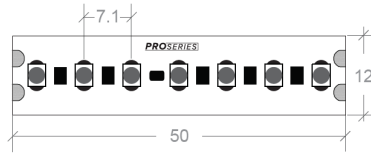

FEATURES

- Consistent chip across the Pro range
- Onboard constant current
- LM 80 report available
- Mounting by 3M VHB mounting tape
- 3 oz 2 layer PCB
- NOTE: Aluminium profile as part of the installation is required for thermal management

CODE	COLOUR	LUMENS	EFFICACY	INGRESS PROTECTION	DIMENSIONS
PRO-30-27	2700 K	3250 lm/m	108 lm//W	Indoor use only	W 12 x H 1.6 mm
PRO-30-30	3000 K	3300 lm/m	110 lm//W	Indoor use only	W 12 x H 1.6 mm
PRO-30-40	4000 K	3350 lm/m	112 lm//W	Indoor use only	W 12 x H 1.6 mm

TECHNICAL DATA

LED WATTS	30 W/m	R9	80+	WARRANTY	7 years
INPUT VOLTS	24 V DC	SDCM	2-step MacAdam	LED PITCH	7.1 mm
INPUT AMPS	1.25 A/m	LED BRAND	Edison	CUTTING LENGTH	50 mm
OPERATING TEMP	- 25 °C ~ + 60 °C	BEAM ANGLE	115°	CONTROL	Dimmable by PWM
CRI	≥ 95	SOURCE LIFE	L80 B10 = 82.000 hrs	MAX. RUN PER FEED	10 metres