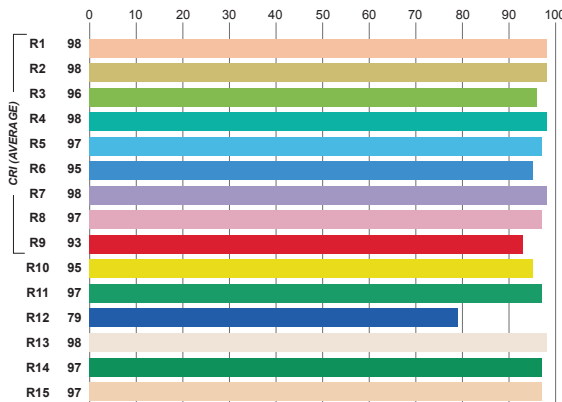

CRI CHART | PRO SERIES

CRI = 97.7 | R9 = 93.4
4000 K LED CHIP TESTED

SPEC Series Slim

SPEC Series Slim is a range of specification-level LED strip with a slim PCB width allowing for easy installation in narrow applications. An extremely narrow pitch offers "dot-free" lines of light in our shallow profiles such as 'Tiny Tim 11' and 'Trim Tim 7'.