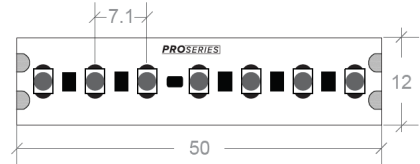

INDOOR USE ONLY

ULTRA THIN IP65 SILICONE SPRAY

30 W

INDOOR USE ONLY

INPUT VOLTS	24 V DC	SOURCE LIFE	L80 B10 = 82,000 hrs
OPERATING TEMP	- 25 °C ~ + 60 °C	CONTROL	Dimmable by PWM
CRI	≥ 95	CHROMATIC SELECTION	MacAdam 2-step
R9	80+	WARRANTY	7 years