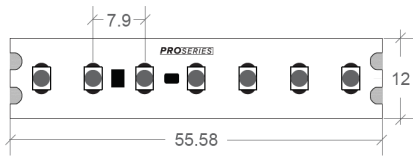

XD LED STRIP

Product overview

PRO Series

Made for high-performance, our PRO Series LED strip is available in 6, 12, 18, and 30 watts offering a range of lumen packages perfect for any lighting application.

The superior quality of our PRO Series all starts with the chip. We use an LED with exceptionally high colour rendering, and source from a single 'bin' to achieve 2-step MacAdam ellipse colour consistency. Our confidence in PRO Series is your confidence, as it comes backed with our 7 year Light Culture Warranty'

6 W | 12 W | 18 W