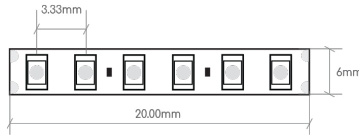

FEATURES

- Slim PCB width allowing for easy installation in narrow applications
- Extremely narrow pitch offers "dot-free" lines of light in narrow profiles
- Mounting by 3M VHB mounting tape
- NOTE: Aluminium profile as part of the installation is required for thermal management

CODE	COLOUR	LUMENS	EFFICACY	INGRESS PROTECTION	DIMENSIONS
SPEC-9.6-30-SLIM	3000 K	785 lm/m	82 lm//W	Indoor use only	W 6 x H 1 mm
SPEC-9.6-40-SLIM	4000 K	810 lm/m	84 lm//W	Indoor use only	W 6 x H 1 mm

TECHNICAL DATA

LED WATTS	9.6 W/m	R9	50+	WARRANTY	7 years
INPUT VOLTS	24 V DC	SDCM	3-step MacAdam	LED PITCH	3.33 mm
INPUT AMPS	0.4 A/m	BEAM ANGLE	120°	CUTTING LENGTH	20 mm
OPERATING TEMP	- 25 °C ~ + 45 °C	SOURCE LIFE	L70 = 50,000 hrs	CONTROL	Dimmable by PWM
CRI	≥ 90			MAX. RUN PER FEED	5 metres