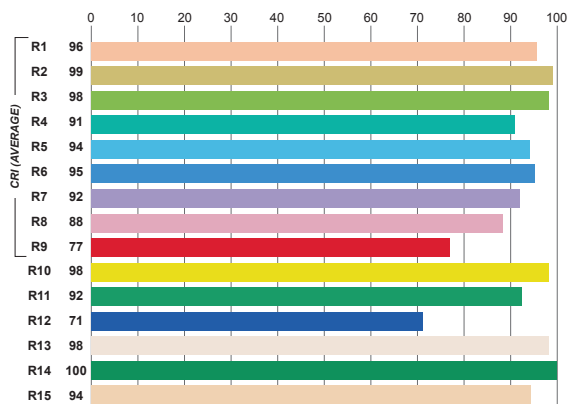

CRI CHART | SPEC SERIES SLIM

CRI = 94.2 | R9 = 77
4000 K LED CHIP TESTED