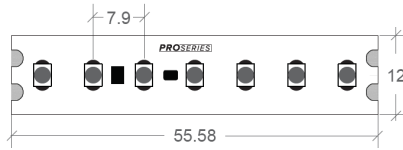

FEATURES

- Consistent chip across the Pro range
- Onboard constant current
- LM 80 report available
- Mounting by 3M VHB mounting tape
- 3 oz 2 layer PCB
- NOTE: Aluminium profile as part of the installation is required for thermal management

CODE	COLOUR	LUMENS	EFFICACY	INGRESS PROTECTION	DIMENSIONS
PRO-18-27	2700 K	2000 lm/m	109 lm//W	Indoor use only	W 12 x H 1.6 mm
PRO-18-30	3000 K	2125 lm/m	116 lm//W	Indoor use only	W 12 x H 1.6 mm
PRO-18-40	4000 K	2150 lm/m	118 lm//W	Indoor use only	W 12 x H 1.6 mm
PRO-18-27-IP65	2900 K	2000 lm/m	109 lm//W	IP65	W 12 x H 1.8 mm
PRO-18-30-IP65	3200 K	2125 lm/m	116 lm//W	IP65	W 12 x H 1.8 mm
PRO-18-40-IP65	4200 K	2150 lm/m	118 lm//W	IP65	W 12 x H 1.8 mm

TECHNICAL DATA

LED WATTS	18 W/m	R9	80+	WARRANTY	7 years
INPUT VOLTS	24 V DC	SDCM	2-step MacAdam	LED PITCH	7.9 mm
INPUT AMPS	0.75 A/m	LED BRAND	Edison	CUTTING LENGTH	55.58 mm
OPERATING TEMP	- 25 °C ~ + 60 °C	BEAM ANGLE	115°	CONTROL	Dimmable by PWM
CRI	≥ 95	SOURCE LIFE	L80 B10 = 82.000 hrs	MAX. RUN PER FEED	10 metres