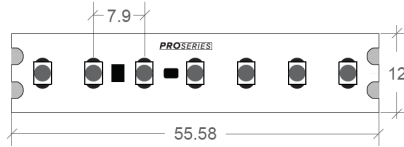

FEATURES

- Consistent chip across the Pro range
- Onboard constant current
- LM 80 report available
- Mounting by 3M VHB mounting tape
- 3 oz 2 layer PCB
- NOTE: Aluminium profile as part of the installation is required for thermal management

CODE	COLOUR	LUMENS	EFFICACY	INGRESS PROTECTION	DIMENSIONS
PRO-6-27	2700 K	650 lm/m	108 lm/W	Indoor use only	W 12 x H 1.6 mm
PRO-6-30	3000 K	650 lm/m	108 lm/W	Indoor use only	W 12 x H 1.6 mm
PRO-6-40	4000 K	700 lm/m	116 lm/W	Indoor use only	W 12 x H 1.6 mm
PRO-6-27-IP65	2900 K	650lm/m	108 lm/W	IP65	W 12 x H 1.8 mm
PRO-6-30-IP65	3200 K	650lm/m	108 lm/W	IP65	W 12 x H 1.8 mm
PRO-6-40-IP65	4200 K	700lm/m	116 lm/W	IP65	W 12 x H 1.8 mm

TECHNICAL DATA

LED WATTS	6 W/m	R9	80+	WARRANTY	7 years
INPUT VOLTS	24 V DC	SDCM	2-step MacAdam	LED PITCH	7.9 mm
INPUT AMPS	0.25 A/m	LED BRAND	Edison	CUTTING LENGTH	55.58 mm
OPERATING TEMP	- 25 °C ~ + 60 °C	BEAM ANGLE	115°	CONTROL	Dimmable by PWM
CRI	≥ 95	SOURCE LIFE	L80 B10 = 82.000 hrs	MAX. RUN PER FEED	16 metres