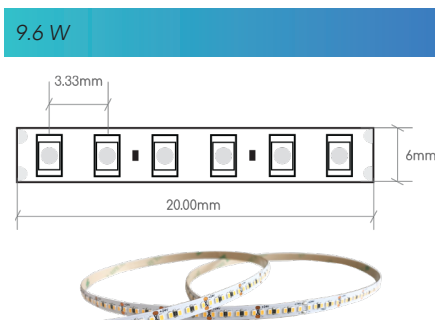

CRI CHART | PRO SERIES

CRI = 97.7 | R9 = 93.4
4000 K LED CHIP TESTED

SPEC Series Slim

SPEC Series Slim is a range of specification-level LED strip with a slim PCB width allowing for easy installation in narrow applications. An extremely narrow pitch offers "dot-free" lines of light in our shallow profiles such as 'Tiny Tim 11' and 'Trim Tim 7'.

The above outputs are quoting luminaire output lumens per metre
Watts Up 240 and 480 contain 4 LED strips and the combined luminous flux is shown above
30 W/m strip only available in IP20.

IP65 strips are +/- 200 K in colour temperature variance due to the silicone coating.