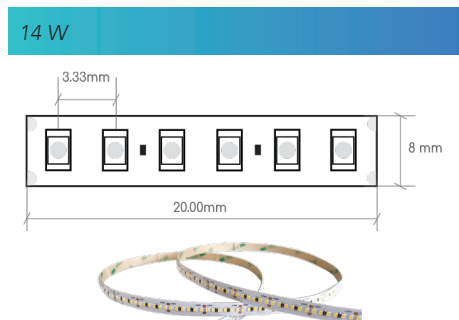

INDOOR USE ONLY

INPUT VOLTS	24 V DC	SOURCE LIFE	L70 = 50,000 hrs
OPERATING TEMP	- 20 °C ~ + 45 °C	CONTROL	Dimmable by PWM
CRI	≥ 90	CHROMATIC SELECTION	MacAdam 3-step
R9	50+	WARRANTY	7 years