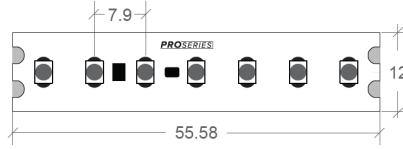

FEATURES

- Consistent chip across the Pro range
- Onboard constant current
- LM 80 report available
- Mounting by 3M VHB mounting tape
- 3 oz 2 layer PCB
- NOTE: Aluminium profile as part of the installation is required for thermal management

CODE	COLOUR	LUMENS	EFFICACY	INGRESS PROTECTION	DIMENSIONS
PRO-12-27	2700 K	1350 lm/m	113 lm//W	Indoor use only	W 12 x H 1.6 mm
PRO-12-30	3000 K	1350 lm/m	113 lm//W	Indoor use only	W 12 x H 1.6 mm
PRO-12-40	4000 K	1450 lm/m	121 lm//W	Indoor use only	W 12 x H 1.6 mm
PRO-12-27-IP65	2900 K	1350 lm/m	113 lm//W	IP65	W 12 x H 1.8 mm
PRO-12-30-IP65	3200 K	1350 lm/m	113 lm//W	IP65	W 12 x H 1.8 mm
PRO-12-40-IP65	4200 K	1450 lm/m	121 lm//W	IP65	W 12 x H 1.8 mm

TECHNICAL DATA

LED WATTS	12 W/m	R9	80+	WARRANTY	7 years
INPUT VOLTS	24 V DC	SDCM	2-step MacAdam	LED PITCH	7.9 mm
INPUT AMPS	0.50 A/m	LED BRAND	Edison	CUTTING LENGTH	55.58 mm
OPERATING TEMP	- 25 °C ~ + 60 °C	BEAM ANGLE	115°	CONTROL	Dimmable by PWM
CRI	≥ 95	SOURCE LIFE	L80 B10 = 82.000 hrs	MAX. RUN PER FEED	12 metres