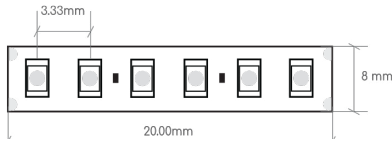

FEATURES

- Slim PCB width allowing for easy installation in narrow applications
- Extremely narrow pitch offers “dot-free” lines of light in narrow profiles
- Mounting by 3M VHB mounting tape
- NOTE: Aluminium profile as part of the installation is required for thermal management

CODE	COLOUR	LUMENS	EFFICACY	INGRESS PROTECTION	DIMENSIONS
SPEC-14-30-SLIM	3000 K	1050 lm/m	75 lm//W	Indoor use only	W 8 x H 1 mm
SPEC-14-40-SLIM	4000 K	1080 lm/m	77 lm//W	Indoor use only	W 8 x H 1 mm

TECHNICAL DATA

LED WATTS	14 W/m	R9	50+	WARRANTY	7 years
INPUT VOLTS	24 V DC	SDCM	3-step MacAdam	LED PITCH	3.33 mm
INPUT AMPS	0.6 A/m	BEAM ANGLE	120°	CUTTING LENGTH	20 mm
OPERATING TEMP	- 25 °C ~ + 45 °C	SOURCE LIFE	L70 = 50.000 hrs	CONTROL	Dimmable by PWM
CRI	≥ 90			MAX. RUN PER FEED	5 metres