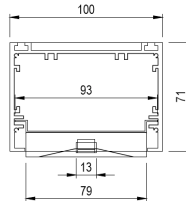

ARROW DATA SHEET

Luminaire type

Suspended LED luminaire with MRX micro reflector.

Mounting types

For suspended or surface mounting. As single luminaire or twin - 2.4 m.

Applications

For exhibition rooms, offices, corridors, foyers, conference rooms.