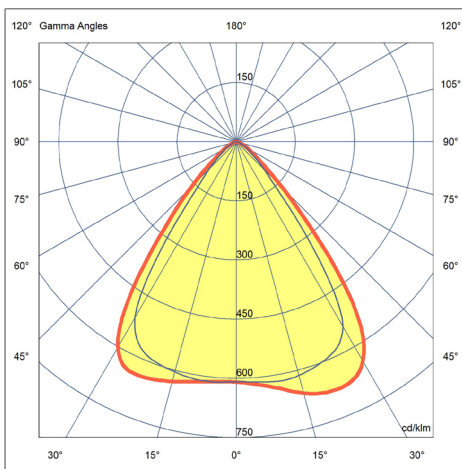

ARROW DATA SHEET

Luminaire type

Suspended LED luminaire with MRX micro reflector.

Mounting types

For suspended or surface mounting. As single luminaire or twin - 2.4 m.

Applications

For exhibition rooms, offices, corridors, foyers, conference rooms.

An example:

ARROW	MRX	1200	SUS	2450	840	ET		WHT
-------	-----	------	-----	------	-----	----	--	-----

LED System

Title	Output	Power	Efficacy
Arrow 1200	2050lm	17.9W	114.5lm/W
Arrow 1200	2450lm	21.4W	114.5lm/W
Arrow 1200	2870lm	25.2W	113.9lm/W
Arrow 1200	3280lm	28.8W	113.9lm/W