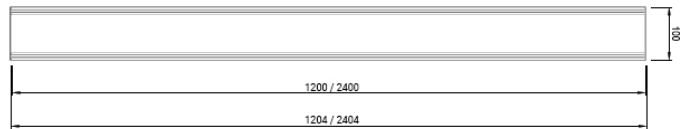

ARROW DATA SHEET

Luminaire type

Suspended LED luminaire with MRX micro reflector.

Mounting types

For suspended or surface mounting. As single luminaire or twin - 2.4 m.

Applications

For exhibition rooms, offices, corridors, foyers, conference rooms.

Aluminium extruded body in white / black / anodised finish.

Electrical version

With electronic transformer, switchable.

IP Rating	IP20
Safety class	I
Hot wire test	650°C
Impact resistance	IK02
Warranty	10 Years
L90 B10	50,000h
CRI	Ra>80
Ambient Temp	up to +35°C