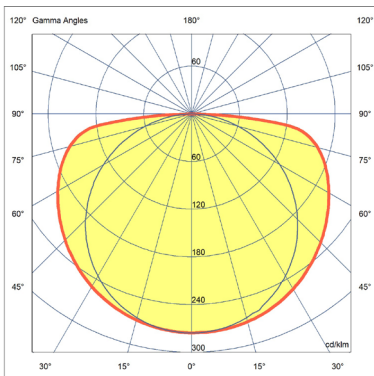

TECHNICAL DATA

APPLICATION	Offices, meeting and board rooms, video conferencing rooms
INSTALLATION	Interior only | IP20
LIGHT SOURCE	LED
CRI	> 80
LED SERVICE LIFE	L80 at 50,000 hrs
MOUNTING	Recessed | T-bar
MATERIALS	Sheet steel luminaire body | Frosted prismatic PMMA diffuser
POWER SUPPLY	100,000 hours, SELV
DIMMABLE	DALI dimmable, Bluetooth, sensor versions available
FINISH	White powder-coated, solvent-free
WARRANTY	10 year warranty. Refer to www.lightculture.com.au for more details