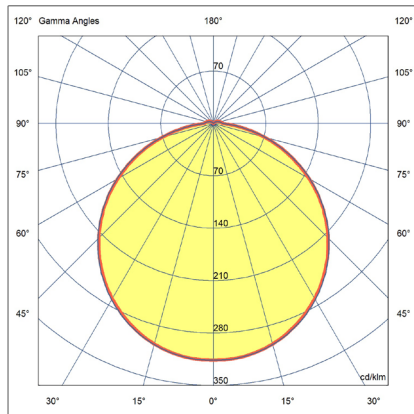

LIVENTY DATA SHEET

300 OT

600 OT

FLAT 300

FLAT 600

LIVENTY DATA SHEET

Luminaire Type

Recessed LED luminaire with PMMA diffuser. With 4 LED panels for homogeneous wide-area illumination of the diffuser.