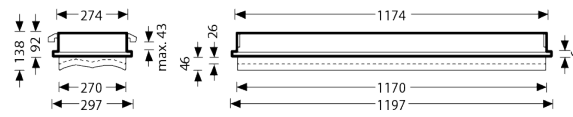

LIVENTY DATA SHEET

300 OT

600 OT

FLAT 300

FLAT 600

LIVENTY DATA SHEET

Luminaire Type

Recessed LED luminaire with PMMA diffuser. With 4 LED panels for homogeneous wide-area illumination of the diffuser.

Optical System

Opal PMMA diffuser with structured surface, projecting on room side for decorative ceiling illumination, for increased lighting comfort. Cover is height-adjustable in 2 positions. Especially high transmission factor and light output ratio. Provides upward light onto ceiling and illumination to walls in compliance with UK LG7, and Australian Green Star Interiors fit-out guide.

Luminaire Body

Sheet steel luminaire body, white powder-coated.

Emergency

Remote, maintained emergency models are available. Prices on request.

Electrical version

With electronic transformer.

IP Rating	IP20
Safety class	I
Hot wire test	650°C
Impact resistance	IK02
Warranty	10 Years
L90 B10	>50,000h
CRI	Ra>80
Ambient Temp	up to +25°C