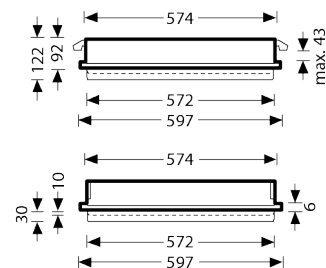

LIVENTY DATA SHEET

300 OT

600 OT

FLAT 300

FLAT 600

LIVENTY DATA SHEET

Luminaire Type

Recessed LED luminaire with PMMA diffuser. With 4 LED panels for homogeneous wide-area illumination of the diffuser.

Optical System

Opal PMMA diffuser with structured surface, projecting on room side for decorative ceiling illumination, for increased lighting comfort. Cover is height-adjustable in 2 positions. Especially high transmission factor and light output ratio. Provides upward light onto ceiling and illumination to walls in compliance with UK LG7, and Australian Green Star Interiors fit-out guide.