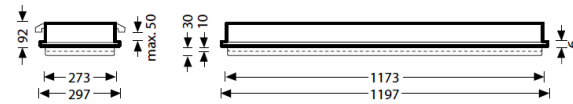

LIVENTY DATA SHEET

300 OT

600 OT

FLAT 300

FLAT 600

LIVENTY DATA SHEET

Luminaire Type

Recessed LED luminaire with PMMA diffuser. With 4 LED panels for homogeneous wide-area illumination of the diffuser.

Optical System

Opal PMMA diffuser with structured surface, projecting on room side for decorative ceiling illumination, for increased lighting comfort. Cover is height-adjustable in 2 positions. Especially high transmission factor and light output ratio. Provides upward light onto ceiling and illumination to walls in compliance with UK LG7, and Australian Green Star Interiors fit-out guide.