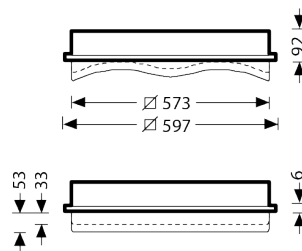

LIVENTY DATA SHEET

300 OT

600 OT

FLAT 300

FLAT 600

LIVENTY DATA SHEET

Luminaire Type

Recessed LED luminaire with PMMA diffuser. With 4 LED panels for homogeneous wide-area illumination of the diffuser.

Optical System

Opal PMMA diffuser with structured surface, projecting on room side for decorative ceiling illumination, for increased lighting comfort. Cover is height-adjustable in 2 positions. Especially high transmission factor and light output ratio. Provides upward light onto ceiling and illumination to walls in compliance with UK LG7, and Australian Green Star Interiors fit-out guide.

Luminaire Body

Sheet steel luminaire body, white powder-coated.

Emergency

Remote, maintained emergency models are available. Prices on request.

Electrical version

With electronic transformer.

IP Rating	IP20
Safety class	I
Hot wire test	650°C
Impact resistance	IK02
Warranty	10 Years
L90 B10	>50,000h
CRI	Ra>80
Ambient Temp	up to +25°C