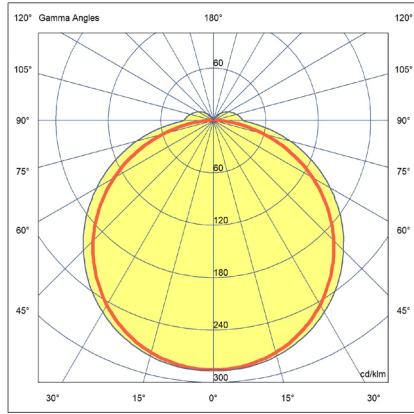

LIVENTY DATA SHEET

300 OT

600 OT

FLAT 300

FLAT 600

LIVENTY DATA SHEET

Luminaire Type

Recessed LED luminaire with PMMA diffuser. With 4 LED panels for homogeneous wide-area illumination of the diffuser.