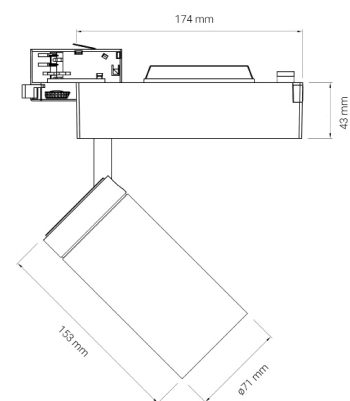

APPLICATION

- Residential
- Commercial
- Hallways
- Retail

FEATURES

- Sleek minimalism design with concealed reflector
- Aluminium construction with matte powdercoat
- In track slimline driver for DALI dimmable fixtures
- Honeycomb, elliptical and glashield lens accessories
- Interchangeable reflector system
- High quality Bridgelux LED

TECHNICAL DATA

LED WATTS	15.5 W | 25 W
COLOUR TEMP	3000 K | 4000 K
LUMENS	1350 lm | 2200 lm
IP RATING	IP20
BEAM ANGLE	15° | 24° | 40°
TILTING ANGLE	Horizontal 350° | Vertical 90°
CRI	> 90
MOUNTING	3 Circuit Track | DALI Track
MATERIALS	Aluminium
OPERATING TEMP	-20°C ~ 40°C
SERVICE LIFE	L90 B10 = 50,000 hrs
DIMMING	DALI dim | Phase Cut
DIMENSIONS	ø 71 mm x 153 mm
WARRANTY	5 Years
FINISH	 White Black

Note: other colour temperatures are available on request

3C Track