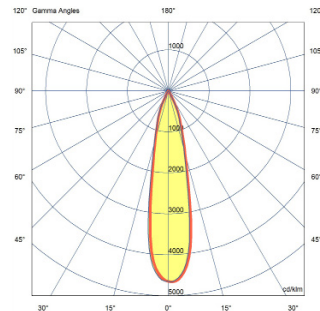

## LUMINAIRE SELECTION

<b>TAN</b>	-		-		-		-		-		-	
<b>POWER</b>		<b>CCT</b>		<b>BEAM ANGLE</b>		<b>FINISH</b>		<b>DIMMING</b>		<b>ACCESSORY (optional)</b>		
15 - 15W		3 - 3000K		40		WH		PD - Phase Cut		HC - Honeycomb		
25 - 25W		4 - 4000K		24		BL		DD - DALI		EL - Elliptical		
				15						GS - Glareshield		

An example:

<b>TAN</b>	-	<b>15</b>	-	<b>4</b>	-	<b>40</b>	-	<b>BL</b>	-	<b>DD</b>	-	<b>GS</b>
------------	---	-----------	---	----------	---	-----------	---	-----------	---	-----------	---	-----------

## POLAR CURVES

15° beam angle polar curve shown

24° beam angle polar curve shown

40° beam angle polar curve shown