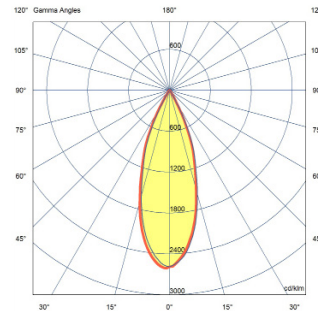

## LUMINAIRE SELECTION

<b>TAN</b>	-		-		-		-		-		-	
<b>POWER</b>		<b>CCT</b>		<b>BEAM ANGLE</b>		<b>FINISH</b>		<b>DIMMING</b>		<b>ACCESSORY (optional)</b>		
15 - 15W		3 - 3000K		40		WH		PD - Phase Cut		HC - Honeycomb		
25 - 25W		4 - 4000K		24		BL		DD - DALI		EL - Elliptical		
				15						GS - Glareshield		

An example:

<b>TAN</b>	-	<b>15</b>	-	<b>4</b>	-	<b>40</b>	-	<b>BL</b>	-	<b>DD</b>	-	<b>GS</b>
------------	---	-----------	---	----------	---	-----------	---	-----------	---	-----------	---	-----------

## POLAR CURVES

15° beam angle polar curve shown

24° beam angle polar curve shown

40° beam angle polar curve shown