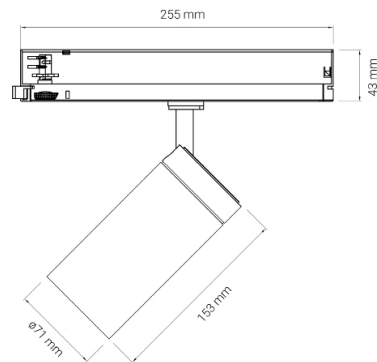

TECHNICAL DATA

LED WATTS	15.5 W | 25 W
COLOUR TEMP	3000 K | 4000 K
LUMENS	1350 lm | 2200 lm
IP RATING	IP20
BEAM ANGLE	15° | 24° | 40°
TILTING ANGLE	Horizontal 350° | Vertical 90°
CRI	> 90
MOUNTING	3 Circuit Track | DALI Track
MATERIALS	Aluminium
OPERATING TEMP	-20°C ~ 40°C
SERVICE LIFE	L90 B10 = 50,000 hrs
DIMMING	DALI dim | Phase Cut
DIMENSIONS	ø 71 mm x 153 mm
WARRANTY	5 Years
FINISH	 White Black

Note: other colour temperatures are available on request

DALI Track